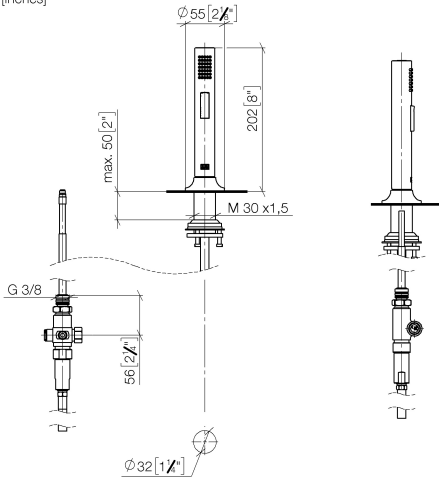

27 731 809

- with round rosette
- spray flow
- automatic spout/shower diverter
- height of mixer 202 mm
- hole diameter rinsing spray 32mm
- fabric braided hose 1500 mm
- sprayface with anti-scaling system
- lead-free

Can only be combined with 33810809, 33826809, 19815809, 19825809.

Intrinsic protection against back flow.

Residual water may emerge from the spray after closing.

Operating unit can be positioned freely.

	Matte Black	27 731 809-33
	Chrome	27 731 809-00
	Brushed Platinum	27 731 809-06
	Platinum	27 731 809-08
	Durabronze (23kt Gold)	27 731 809-09
	Dark Chrome	27 731 809-19
	Brushed Durabronze (23kt Gold)	27 731 809-28
	Brushed Champagne (22kt Gold)	27 731 809-46
	Champagne (22kt Gold)	27 731 809-47
	Brushed Chrome	27 731 809-93
	Brushed Dark Platinum	27 731 809-99

27 731 809

mm [inches]

Codes & Standards

EN 1717

Certificates

Belgaqua_24-005-2

VAIA Rinsing spray set - Matte Black

VAIA