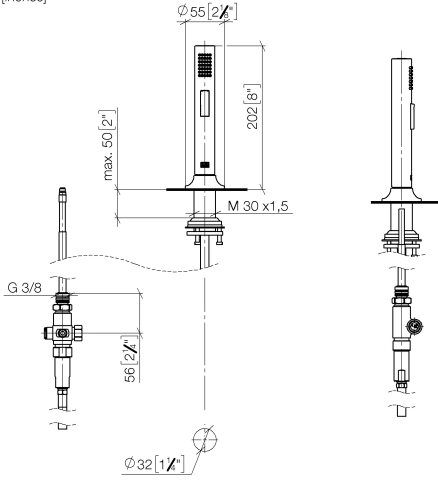

27 731 809

- with round rosette
- spray flow
- automatic spout/shower diverter
- height of mixer 202 mm
- hole diameter rinsing spray 32mm
- fabric braided hose 1500 mm
- sprayface with anti-scaling system
- lead-free

Can only be combined with 33810809, 33826809, 19815809, 19825809.

Intrinsic protection against back flow.

Residual water may emerge from the spray after closing.

Operating unit can be positioned freely.

	Brushed Champagne (22kt Gold)	27 731 809-46
	Chrome	27 731 809-00
	Brushed Platinum	27 731 809-06
	Platinum	27 731 809-08
	Durabrand (23kt Gold)	27 731 809-09
	Dark Chrome	27 731 809-19
	Brushed Durabrand (23kt Gold)	27 731 809-28
	Matte Black	27 731 809-33
	Champagne (22kt Gold)	27 731 809-47
	Brushed Chrome	27 731 809-93
	Brushed Dark Platinum	27 731 809-99

27 731 809

mm [inches]