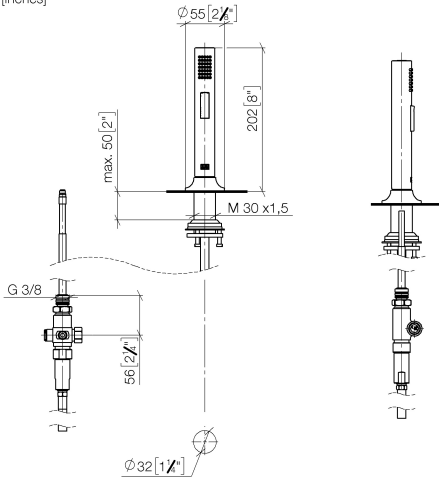

27 731 809

- with round rosette
- spray flow
- automatic spout/shower diverter
- height of mixer 202 mm
- hole diameter rinsing spray 32mm
- fabric braided hose 1500 mm
- sprayface with anti-scaling system
- lead-free

Can only be combined with 33810809, 33826809, 19815809, 19825809.

Intrinsic protection against back flow.

Residual water may emerge from the spray after closing.

Operating unit can be positioned freely.

	Brushed Chrome	27 731 809-93
	Chrome	27 731 809-00
	Brushed Platinum	27 731 809-06
	Platinum	27 731 809-08
	Durabronze (23kt Gold)	27 731 809-09
	Dark Chrome	27 731 809-19
	Brushed Durabronze (23kt Gold)	27 731 809-28
	Matte Black	27 731 809-33
	Brushed Champagne (22kt Gold)	27 731 809-46
	Champagne (22kt Gold)	27 731 809-47
	Brushed Dark Platinum	27 731 809-99

27 731 809

mm [inches]