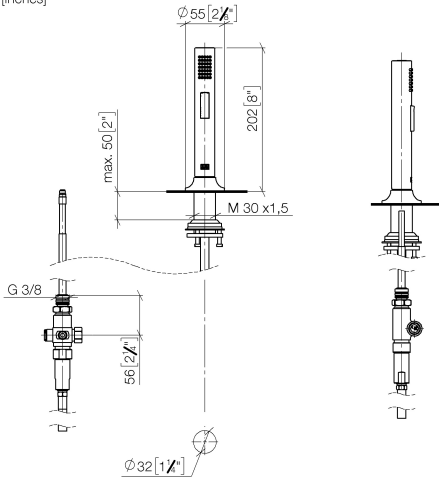

27 731 809

- with round rosette
- spray flow
- automatic spout/shower diverter
- height of mixer 202 mm
- hole diameter rinsing spray 32mm
- fabric braided hose 1500 mm
- sprayface with anti-scaling system
- lead-free

Can only be combined with 33810809, 33826809, 19815809, 19825809.

Intrinsic protection against back flow.

Residual water may emerge from the spray after closing.

Operating unit can be positioned freely.

| | | |
|--|--------------------------------|---------------|
|  | Brushed Dark Platinum | 27 731 809-99 |
|  | Chrome | 27 731 809-00 |
|  | Brushed Platinum | 27 731 809-06 |
|  | Platinum | 27 731 809-08 |
|  | Durabronze (23kt Gold) | 27 731 809-09 |
|  | Dark Chrome | 27 731 809-19 |
|  | Brushed Durabronze (23kt Gold) | 27 731 809-28 |
|  | Matte Black | 27 731 809-33 |
|  | Brushed Champagne (22kt Gold) | 27 731 809-46 |
|  | Champagne (22kt Gold) | 27 731 809-47 |
|  | Brushed Chrome | 27 731 809-93 |

27 731 809

mm [inches]

Codes & Standards

EN 1717

Certificates

Belgaqua_24-005-2

VAIA Rinsing spray set - Brushed Dark Platinum

VAIA