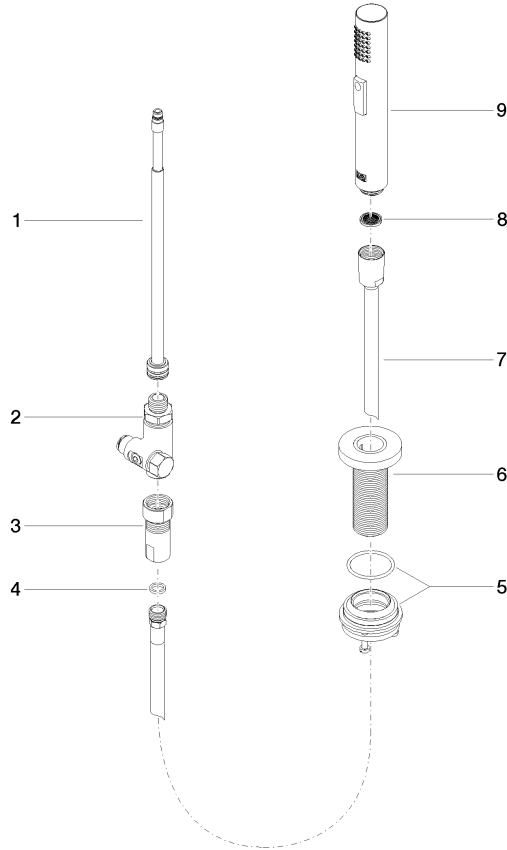

Rinsing spray set - Chrome

27 731 970

- with round rosette
- spray flow
- automatic spout/shower diverter
- height of mixer 191 mm
- hole diameter rinsing spray 32mm
- fabric braided hose 1500 mm
- sprayface with anti-scaling system
- lead-free

Can only be combined with 32815682, 33826861, 32815861, 33836888, 32816888, 20816892, 33836875, 32815875.

Intrinsic protection against back flow.

Residual water may emerge from the spray after closing.

Operating unit can be positioned freely.

Rinsing spray set - Chrome

27 731 970

mm [inches]

Flow rate chart

Certificates

LGA_29572.

LGA_38643.

Belgaqua_24-005-
27_3.

Rinsing spray set - Chrome

27 731 970

Parts for other finishes can be found here: [Brushed](#)
[Platinum](#)

Spare parts list

No.	Item Number	Name	Quantity used	Delivery time
1	90 28 20 068 00 90	connection	1	2
2	90 17 09 046 12 90	diverter	1	2
3	90 24 03 241 00 90	nipple	1	2
4	90 14 20 019 00 90	seal	1	2
5	04 23 10 047 00 92	fixing set	1	60
6	90 27 86 001 00-00	rosette	1	-
Spare part can no longer be ordered, please order the replacement item				
7	90 30 02 062 00-00	hose	1	2
8	09 23 01 039 90	sieve	1	2
9	04 12 11 158 00-00	shower	1	10