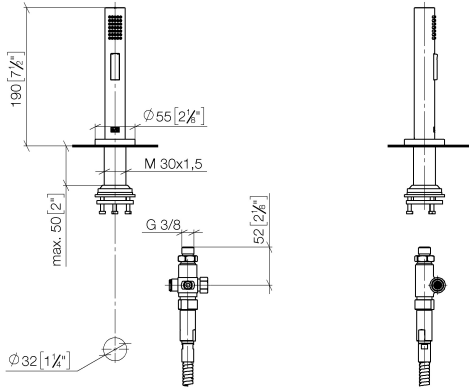

Rinsing spray set - Chrome

27 731 970

- with round rosette
- spray flow
- automatic spout/shower diverter
- height of mixer 191 mm
- hole diameter rinsing spray 32mm
- fabric braided hose 1500 mm
- sprayface with anti-scaling system
- lead-free

Can only be combined with 32815682, 33826861, 32815861, 33836888, 32816888, 20816892, 33836875, 32815875.

Intrinsic protection against back flow.

Residual water may emerge from the spray after closing.

Operating unit can be positioned freely.

Rinsing spray set - Chrome

27 731 970

mm [inches]

Flow rate chart

Certificates

LGA_29572.

LGA_38643.

Belgaqua_24-005-
27_3.