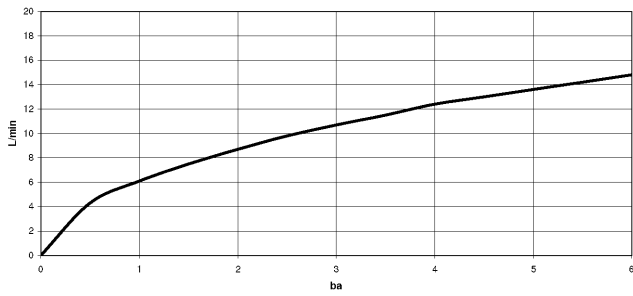

Rinsing spray set - Brushed Platinum

27 731 970

mm [inches]

Flow rate chart

Codes & Standards

DIN 4109

EN 1717

ISO 3822