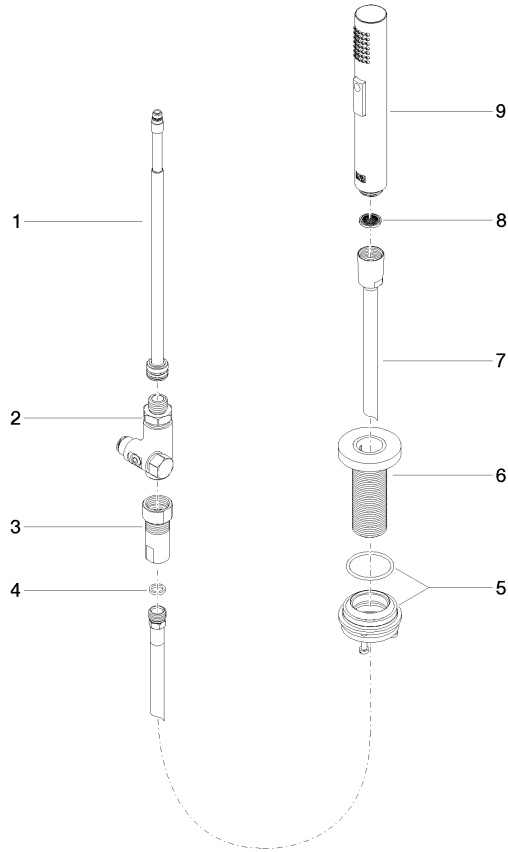

Rinsing spray set - Brushed Platinum

27 731 970

- with round rosette
- spray flow
- automatic spout/shower diverter
- height of mixer 191 mm
- hole diameter rinsing spray 32mm
- fabric braided hose 1500 mm
- sprayface with anti-scaling system
- lead-free

Rinsing spray set - Brushed Platinum

27 731 970

mm [inches]

Flow rate chart

Codes & Standards

DIN 4109

EN 1717

ISO 3822

Ü-Zeichen

Rinsing spray set - Brushed Platinum

27 731 970

Certificates

LGA_29

Belgaqua_24-005-2 LGA_38

Rinsing spray set - Brushed Platinum

27 731 970

Product version from 2/1/2023

Parts for other finishes can be found here: [Chrome](#)

Rinsing spray set - Brushed Platinum

27 731 970

Spare parts list

Product version from 2/1/2023

No.	Item Number	Name	Quantity used	Delivery time
	90 28 20 068 00 90	connection	9	2