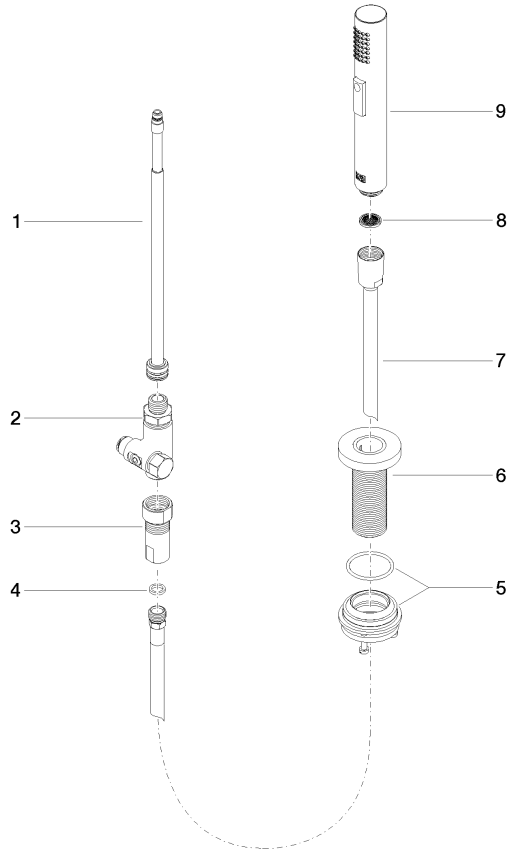

Rinsing spray set - Platinum

27 731 970

Product version from 2/1/2023

Parts for other
finishes can be found
here: [Chrome](#)