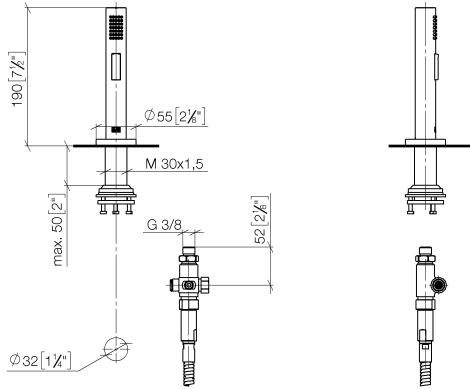

## Rinsing spray set - Platinum

27 731 970

- with round rosette
- spray flow
- automatic spout/shower diverter
- height of mixer 191 mm
- hole diameter rinsing spray 32mm
- fabric braided hose 1500 mm
- sprayface with anti-scaling system
- lead-free

Can only be combined with 32815682, 33826861, 32815861, 33836888, 32816888, 20816892, 33836875, 32815875.

Intrinsic protection against back flow.

Residual water may emerge from the spray after closing.

Operating unit can be positioned freely.

## Rinsing spray set - Platinum

27 731 970

mm [inches]