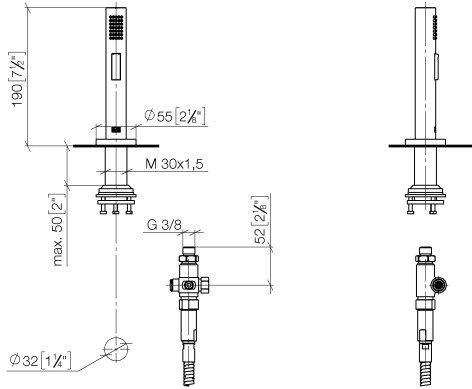

Rinsing spray set - Durabronz (23kt Gold)

27 731 970

- with round rosette
- spray flow
- automatic spout/shower diverter
- height of mixer 191 mm
- hole diameter rinsing spray 32mm
- fabric braided hose 1500 mm
- sprayface with anti-scaling system
- lead-free

Can only be combined with 32815682, 33826861, 32815861, 33836888, 32816888, 20816892, 33836875, 32815875.

Intrinsic protection against back flow.

Residual water may emerge from the spray after closing.

Operating unit can be positioned freely.

Rinsing spray set - Durabronz (23kt Gold)

27 731 970

mm [inches]

Flow rate chart

Codes & Standards

DIN 4109

EN 1717

ISO 3822