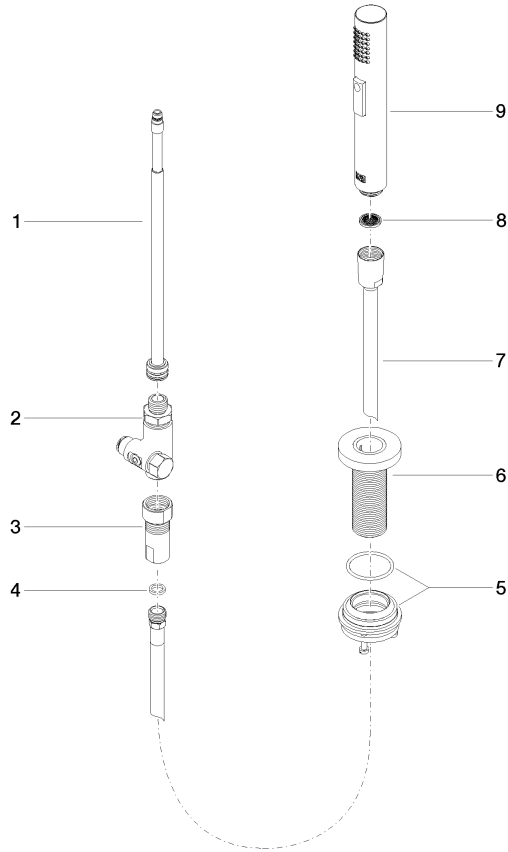

Rinsing spray set - Durabronz (23kt Gold)

27 731 970

- with round rosette
- spray flow
- automatic spout/shower diverter
- height of mixer 191 mm
- hole diameter rinsing spray 32mm
- fabric braided hose 1500 mm
- sprayface with anti-scaling system
- lead-free

Rinsing spray set - Durabronz (23kt Gold)

27 731 970

mm [inches]

Flow rate chart

Codes & Standards

DIN 4109

EN 1717

ISO 3822

Ü-Zeichen

Rinsing spray set - Durabross (23kt Gold)

27 731 970

Certificates

LGA_29

Belgaqua_24-005-2 LGA_38

Rinsing spray set - Durabronz (23kt Gold)

27 731 970

Product version from 2/1/2023

Parts for other finishes can be found here: [Chrome](#)

Rinsing spray set - Durabrass (23kt Gold)

27 731 970

Spare parts list

Product version from 2/1/2023

No.	Item Number	Name	Quantity used	Delivery time
	90 28 20 068 00 90	connection	9	2