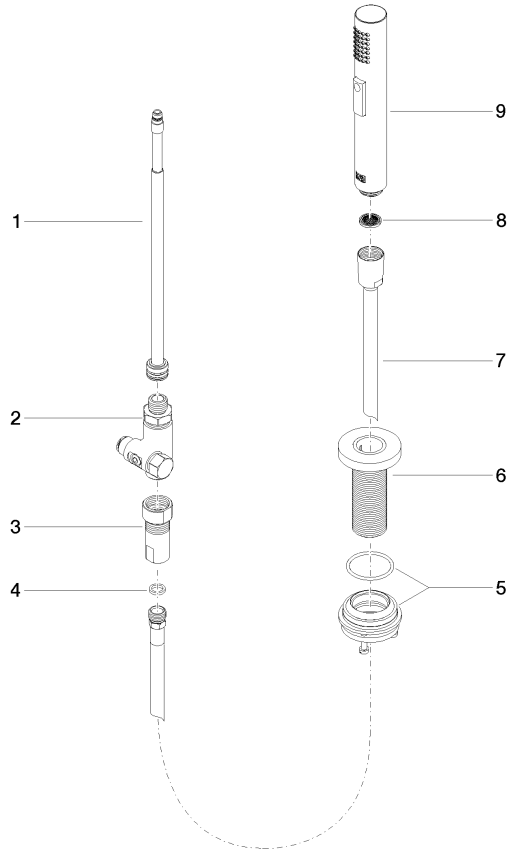

Rinsing spray set - Dark Chrome

27 731 970

Product version from 2/1/2023

Parts for other
finishes can be found
here: [Chrome](#)