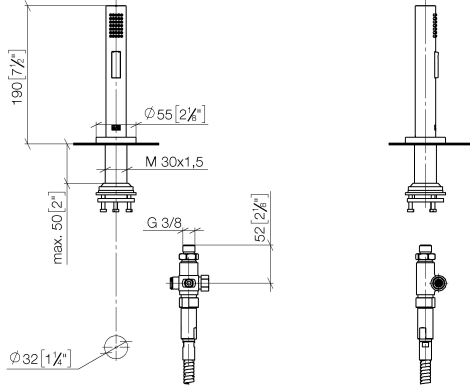

## Rinsing spray set - Dark Chrome

27 731 970

- with round rosette
- spray flow
- automatic spout/shower diverter
- height of mixer 191 mm
- hole diameter rinsing spray 32mm
- fabric braided hose 1500 mm
- sprayface with anti-scaling system
- lead-free

Can only be combined with 32815682, 33826861, 32815861, 33836888, 32816888, 20816892, 33836875, 32815875.

Intrinsic protection against back flow.

Residual water may emerge from the spray after closing.

Operating unit can be positioned freely.

**Rinsing spray set - Dark Chrome**

27 731 970

mm [inches]

**Flow rate chart**

**Codes & Standards**

DIN 4109

EN 1717

ISO 3822