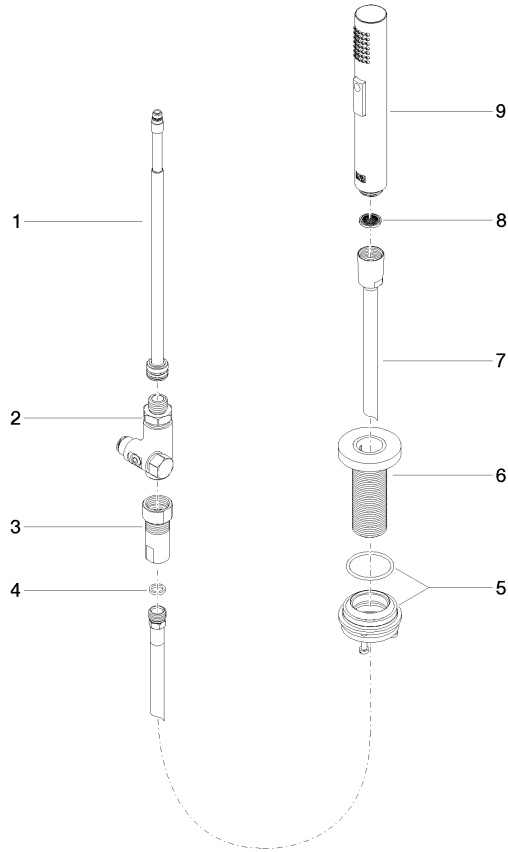

Rinsing spray set - Brushed Durabron (23kt Gold)

27 731 970

- with round rosette
- spray flow
- automatic spout/shower diverter
- height of mixer 191 mm
- hole diameter rinsing spray 32mm
- fabric braided hose 1500 mm
- sprayface with anti-scaling system
- lead-free

Rinsing spray set - Brushed Durabronz (23kt Gold)

27 731 970

mm [inches]

Flow rate chart

Codes & Standards

DIN 4109

EN 1717

ISO 3822

Ü-Zeichen

Rinsing spray set - Brushed Durabrass (23kt Gold)

27 731 970

Certificates

LGA_29

Belgaqua_24-005-2 LGA_38

Rinsing spray set - Brushed Durabronz (23kt Gold)

27 731 970

Product version from 2/1/2023

Parts for other finishes can be found here: [Chrome](#)

Rinsing spray set - Brushed Durabronz (23kt Gold)

27 731 970

Spare parts list

Product version from 2/1/2023

No.	Item Number	Name	Quantity used	Delivery time
	90 28 20 068 00 90	connection	9	2