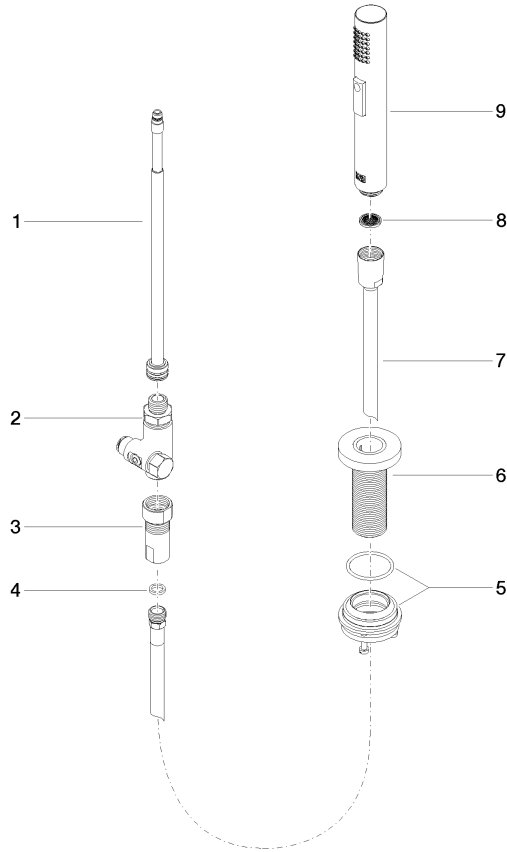

Rinsing spray set - Matte Black

27 731 970

- with round rosette
- spray flow
- automatic spout/shower diverter
- height of mixer 191 mm
- hole diameter rinsing spray 32mm
- fabric braided hose 1500 mm
- sprayface with anti-scaling system
- lead-free

Rinsing spray set - Matte Black

27 731 970

mm [inches]

Flow rate chart

Codes & Standards

DIN 4109

EN 1717

ISO 3822

Ü-Zeichen

Rinsing spray set - Matte Black

27 731 970

Certificates

LGA_29

Belgaqua_24-005-2 LGA_38

Rinsing spray set - Matte Black

27 731 970

Product version from 2/1/2023

Parts for other finishes can be found here: [Chrome](#)

Rinsing spray set - Matte Black

27 731 970

Spare parts list

Product version from 2/1/2023

No.	Item Number	Name	Quantity used	Delivery time
	90 28 20 068 00 90	connection	9	2