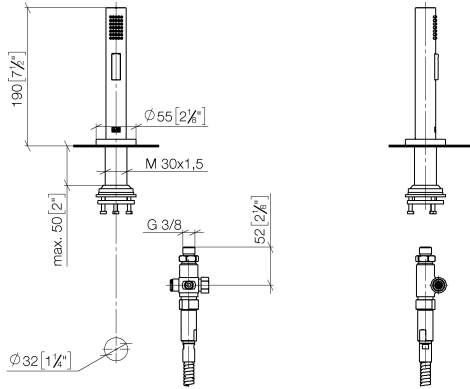

Rinsing spray set - Matte Black

27 731 970

- with round rosette
- spray flow
- automatic spout/shower diverter
- height of mixer 191 mm
- hole diameter rinsing spray 32mm
- fabric braided hose 1500 mm
- sprayface with anti-scaling system
- lead-free

Can only be combined with 32815682, 33826861, 32815861, 33836888, 32816888, 20816892, 33836875, 32815875.

Intrinsic protection against back flow.

Residual water may emerge from the spray after closing.

Operating unit can be positioned freely.

Rinsing spray set - Matte Black

27 731 970

mm [inches]

Flow rate chart

Codes & Standards

DIN 4109

EN 1717

ISO 3822