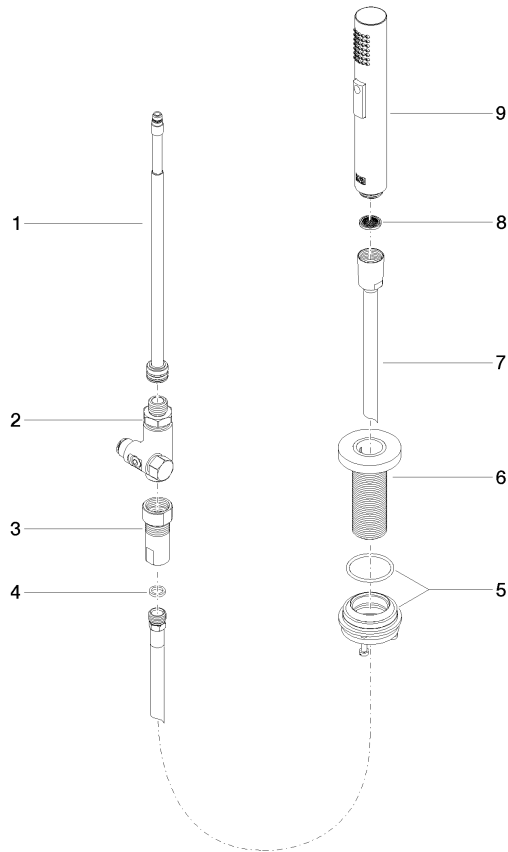

Rinsing spray set - Brushed Champagne (22kt Gold)

27 731 970

Product version from 2/1/2023

Parts for other finishes can be found here: [Chrome](#)