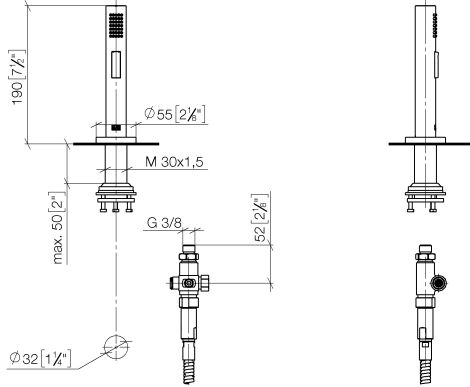

Rinsing spray set - Brushed Chrome

27 731 970

- with round rosette
- spray flow
- automatic spout/shower diverter
- height of mixer 191 mm
- hole diameter rinsing spray 32mm
- fabric braided hose 1500 mm
- sprayface with anti-scaling system
- lead-free

Can only be combined with 32815682, 33826861, 32815861, 33836888, 32816888, 20816892, 33836875, 32815875.

Intrinsic protection against back flow.

Residual water may emerge from the spray after closing.

Operating unit can be positioned freely.

Rinsing spray set - Brushed Chrome

27 731 970

mm [inches]

Flow rate chart

Codes & Standards

DIN 4109

EN 1717

ISO 3822