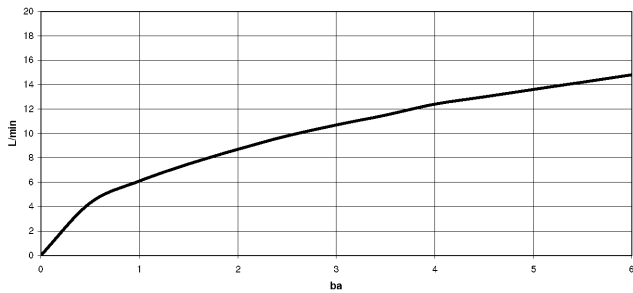

Rinsing spray set - Brushed Chrome

27 731 970

mm [inches]

Flow rate chart

Codes & Standards

DIN 4109

EN 1717

ISO 3822