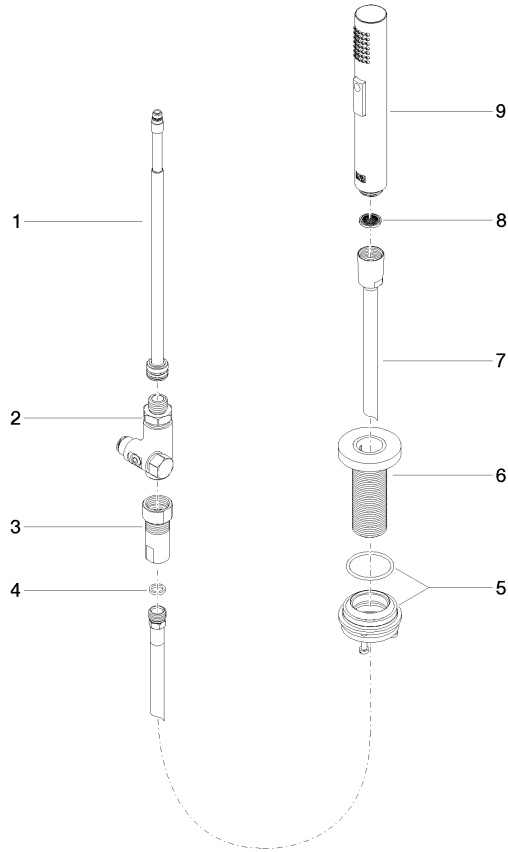

Rinsing spray set - Brushed Chrome

27 731 970

- with round rosette
- spray flow
- automatic spout/shower diverter
- height of mixer 191 mm
- hole diameter rinsing spray 32mm
- fabric braided hose 1500 mm
- sprayface with anti-scaling system
- lead-free

Rinsing spray set - Brushed Chrome

27 731 970

mm [inches]

Flow rate chart

Codes & Standards

DIN 4109

EN 1717

ISO 3822

Ü-Zeichen

Rinsing spray set - Brushed Chrome

27 731 970

Certificates

LGA_29

Belgaqua_24-005-2 LGA_38

Rinsing spray set - Brushed Chrome

27 731 970

Product version from 2/1/2023

Parts for other
finishes can be found
here: [Chrome](#)

Rinsing spray set - Brushed Chrome

27 731 970

Spare parts list

Product version from 2/1/2023

No.	Item Number	Name	Quantity used	Delivery time
	90 28 20 068 00 90	connection	9	2