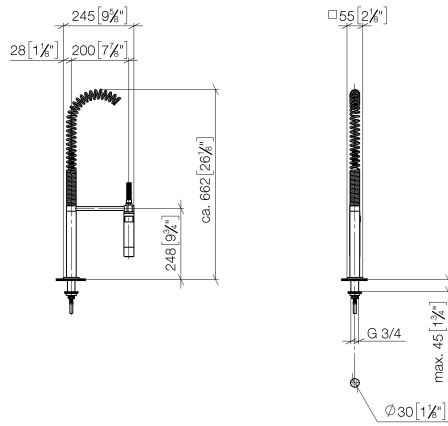

Profi spray set - Chrome

LOT

27 784 970

- spray flow
- automatic diverter for spout/Profi spray set
- height of mixer 665 mm
- individual rosette 55 x 55 mm
- profi spray hole diameter 30mm
- sprayface with anti-scaling system
- lead-free

Can only be combined with 32800680, 32843680.

Intrinsic protection against back flow.

	Chrome	27 784 970-00
	Brushed Platinum	27 784 970-06
	Platinum	27 784 970-08
	Dark Chrome	27 784 970-19
	Brushed Chrome	27 784 970-93
	Brushed Dark Platinum	27 784 970-99

27 784 970

mm [inches]
M 1:10

Flow rate chart

Certificates

Belgaqua_22_277_2
7_3.

27 784 970

Parts for other finishes can be found here: [Brushed](#)
[Platinum](#)

27 784 970

Spare parts list

No.	Item Number	Name	Quantity used	Delivery time
1	04 24 02 046 01-07	pipe	1	10
2	90 23 30 040 00-00	threaded connector	2	10
3	90 24 03 168 00 90	nipple	1	2
4	90 14 20 002 00 90	seal	2	2
5	90 17 09 046 10 90	diverter	1	2
6	09 24 04 112 10 90	nipple	1	2
7	90 14 10 033 00 90	seal	1	2
8	90 21 10 031 10 90	diverter	1	2
9	09 23 01 039 90	sieve	2	2
10	04 21 02 006 00 92	cap	1	2
11	04 23 10 004 03 90	fixing set	1	2
12	09 30 04 067 90	hose	1	2
13	09 27 97 033-00	rosette	1	10
14	09 14 10 120 90	seal	1	2
15	09 11 10 066 10-00	connection	1	60
16	09 14 10 031 90	seal	1	2
17	04 17 20 014 00-00	holder	1	10
18	09 31 11 049 90	pin	1	2
19	09 14 15 012 90	ring	1	2
20	09 14 10 003 90	seal	1	2
21	09 30 01 067 10-00	adaptor	1	10
22	90 23 01 141 00 90	back-flow preventer	1	2
23	09 23 01 046 90	back-flow preventer	1	2
24	90 30 02 065 00-00	hose	1	10
25	09 16 02 034 90	spring	1	2
26	90 18 40 035 00 90	sleeve	1	2
27	04 12 11 094 10-00	shower	1	10