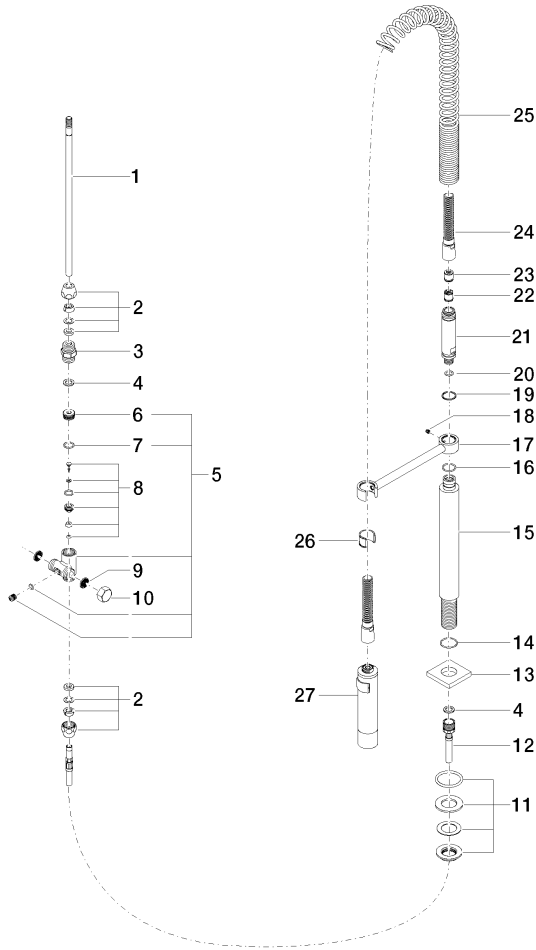

Profi spray set - Chrome

LOT

27 784 970

- spray flow
- automatic diverter for spout/Profi spray set
- height of mixer 665 mm
- individual rosette 55 x 55 mm
- profi spray hole diameter 30mm
- sprayface with anti-scaling system
- lead-free

Can only be combined with 32800680, 32843680.

Intrinsic protection against back flow.

	Chrome	27 784 970-00
	Brushed Platinum	27 784 970-06
	Platinum	27 784 970-08
	Dark Chrome	27 784 970-19
	Brushed Chrome	27 784 970-93
	Brushed Dark Platinum	27 784 970-99

27 784 970

mm [inches]
M 1:10

Flow rate chart

Certificates

Belgaqua_22_277_2
7_3.

27 784 970

Parts for other finishes can be found here: [Brushed](#)
[Platinum](#)

27 784 970

Spare parts list

No.	Item Number	Name	Quantity used	Delivery time
1	04 24 02 046 01-07	pipe	1	10
2	90 23 30 040 00-00	threaded connector	2	10
3	90 24 03 168 00 90	nipple	1	2
4	90 14 20 002 00 90	seal	2	2
5	90 17 09 046 10 90	diverter	1	2
6	09 24 04 112 10 90	nipple	1	2
7	90 14 10 033 00 90	seal	1	2
8	90 21 10 031 10 90	diverter	1	2
9	09 23 01 039 90	sieve	2	2
10	04 21 02 006 00 92	cap	1	2
11	04 23 10 004 03 90	fixing set	1	2
12	09 30 04 067 90	hose	1	2
13	09 27 97 033-00	rosette	1	10
14	09 14 10 120 90	seal	1	2
15	09 11 10 066 10-00	connection	1	60
16	09 14 10 031 90	seal	1	2
17	04 17 20 014 00-00	holder	1	10
18	09 31 11 049 90	pin	1	2
19	09 14 15 012 90	ring	1	2
20	09 14 10 003 90	seal	1	2
21	09 30 01 067 10-00	adaptor	1	10
22	90 23 01 141 00 90	back-flow preventer	1	2
23	09 23 01 046 90	back-flow preventer	1	2
24	90 30 02 065 00-00	hose	1	10
25	09 16 02 034 90	spring	1	2
26	90 18 40 035 00 90	sleeve	1	2
27	04 12 11 094 10-00	shower	1	10