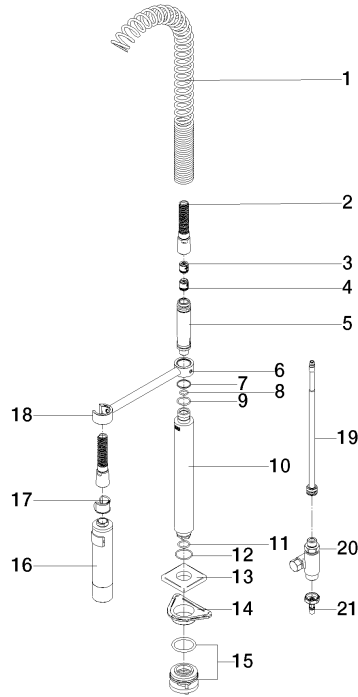

SERIES-VARIOUS Profi spray set - Chrome

27 785 970

SERIES-VARIOUS Profi spray set - Chrome

27 785 970

Spare parts list

No.	Item Number	Name	Quantity used	Delivery time
1	09 16 02 034 90	spring	1	2
2	90 30 02 065 00-00	hose	1	10
3	09 23 01 046 90	back-flow preventer	1	2
4	90 23 01 141 00 90	back-flow preventer	1	2
5	09 30 01 067 10-00	adaptor	1	10
6	09 31 11 049 90	pin	1	2
7	09 14 15 012 90	ring	1	2
8	09 14 10 003 90	seal	1	2
9	09 14 10 031 90	seal	1	2
10	90 11 10 099 00-00	connection	1	-
Spare part can no longer be ordered, please order the replacement item				
11	90 14 10 010 00 90	seal	1	2
12	09 14 10 120 90	seal	1	2
13	90 27 97 033 00-00	rosette	1	10
14	09 18 40 090 90	sleeve	1	2
15	90 23 10 048 00 90	fixing set	1	2
16	04 12 11 094 10-00	shower	1	10
17	90 18 40 035 00 90	sleeve	1	2
18	04 17 20 014 00-00	holder	1	10
19	90 28 20 068 00 90	connection	1	2
20	90 17 09 046 12 90	diverter	1	2
21	04 30 04 019 00 90	hose	1	2