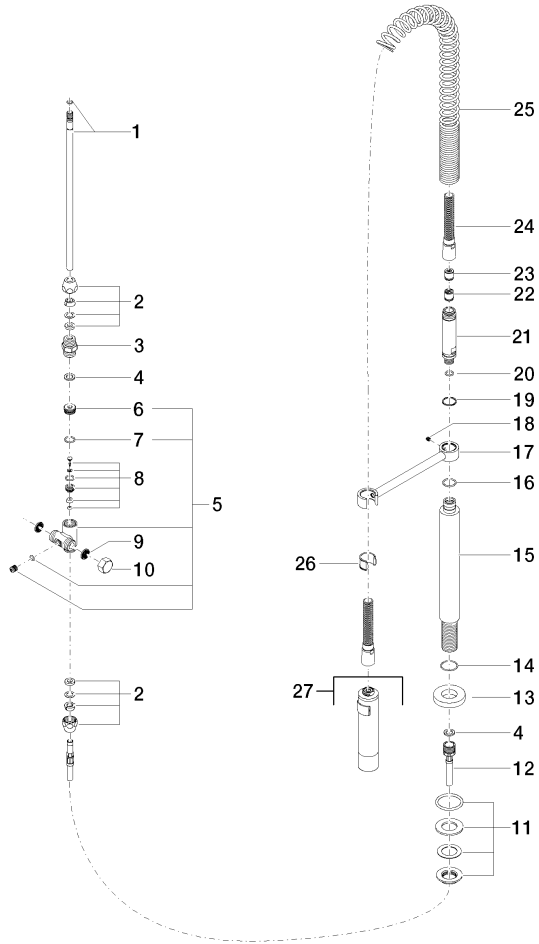

27 789 970

Fits: ELIO, TARA, TARA ULTRA

- spray flow
- automatic diverter for spout/Profi spray set
- height of mixer 665 mm
- individual rosette diameter 55mm
- profi spray hole diameter 30mm
- sprayface with anti-scaling system
- lead-free

Can only be combined with 33826790, 32800790, 33826888, 32815888, 20815892, 33826875.

Intrinsic protection against back flow.

	Dark Chrome	27 789 970-19
	Chrome	27 789 970-00
	Brushed Platinum	27 789 970-06
	Platinum	27 789 970-08
	Brushed Chrome	27 789 970-93
	Brushed Dark Platinum	27 789 970-99

27 789 970

mm [inches]
M 1:10

Flow rate chart

Codes & Standards

DIN 4109

EN 1717

ISO 3822

Ü-Zeichen

Profi spray set - Dark Chrome

ELIO

27 789 970

Certificates

Belgaqua_22_277_2 LGA_18

27 789 970

Parts for other finishes can be found here: Chrome

Spare parts list