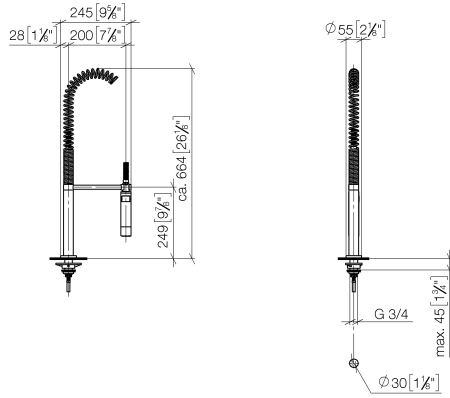

27 789 970

Fits: ELIO, TARA, TARA ULTRA

- spray flow
- automatic diverter for spout/Profi spray set
- height of mixer 665 mm
- individual rosette diameter 55mm
- profi spray hole diameter 30mm
- sprayface with anti-scaling system
- lead-free

Can only be combined with 33826790, 32800790, 33826888, 32815888, 20815892, 33826875.

Intrinsic protection against back flow.

	Dark Chrome	27 789 970-19
	Chrome	27 789 970-00
	Brushed Platinum	27 789 970-06
	Platinum	27 789 970-08
	Brushed Chrome	27 789 970-93
	Brushed Dark Platinum	27 789 970-99

27 789 970

mm [inches]
M 1:10

Flow rate chart

Codes & Standards

DIN 4109

EN 1717

ISO 3822

Ü-Zeichen