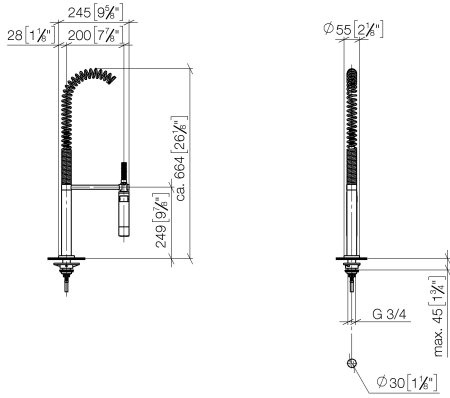

27 789 970

Fits: ELIO, TARA, TARA ULTRA

- spray flow
- automatic diverter for spout/Profi spray set
- height of mixer 665 mm
- individual rosette diameter 55mm
- profi spray hole diameter 30mm
- sprayface with anti-scaling system
- lead-free

Can only be combined with 33826790, 32800790, 33826888, 32815888, 20815892, 33826875.

Intrinsic protection against back flow.

|  |                       |               |
|--|-----------------------|---------------|
|  | Brushed Chrome        | 27 789 970-93 |
|  | Chrome                | 27 789 970-00 |
|  | Brushed Platinum      | 27 789 970-06 |
|  | Platinum              | 27 789 970-08 |
|  | Dark Chrome           | 27 789 970-19 |
|  | Brushed Dark Platinum | 27 789 970-99 |

27 789 970

mm [inches]  
M 1:10

Flow rate chart

Codes & Standards

DIN 4109

EN 1717

ISO 3822

Ü-Zeichen