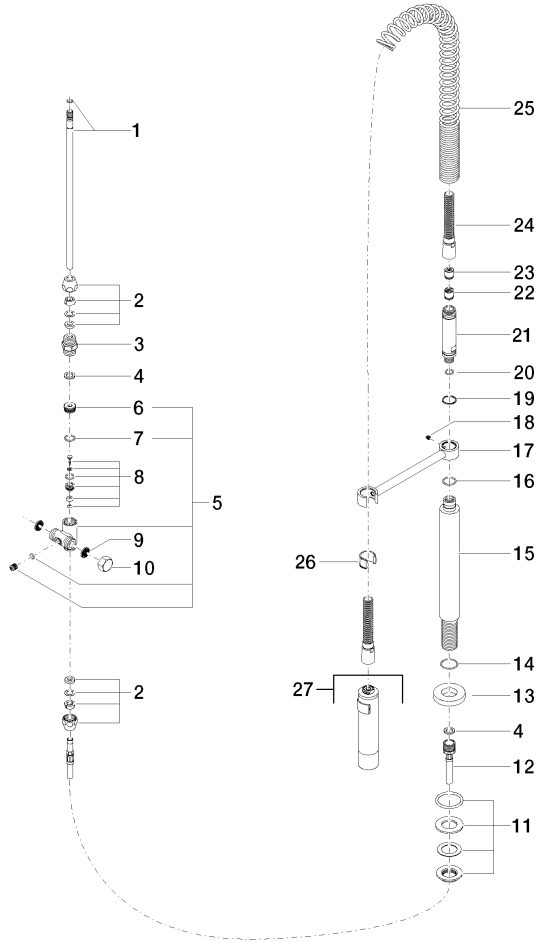

27 789 970

Fits: ELIO, TARA, TARA ULTRA

- spray flow
- automatic diverter for spout/Profi spray set
- height of mixer 665 mm
- individual rosette diameter 55mm
- profi spray hole diameter 30mm
- sprayface with anti-scaling system
- lead-free

27 789 970

mm [inches]  
M 1:10

Flow rate chart

Codes & Standards

DIN 4109

EN 1717

ISO 3822

Ü-Zeichen

### Certificates

---

Belgaqua\_22\_277\_2 LGA\_18

27 789 970

**Product version from 10/27/2020**

Parts for other finishes can be found here: Chrome

27 789 970

## **Spare parts list**

**Product version from 10/27/2020**