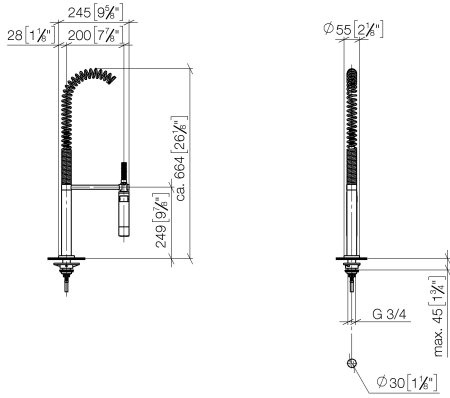

Profi spray set - Brushed Dark Platinum

ELIO

27 789 970

Fits: ELIO, TARA, TARA ULTRA

- spray flow
- automatic diverter for spout/Profi spray set
- height of mixer 665 mm
- individual rosette diameter 55mm
- profi spray hole diameter 30mm
- sprayface with anti-scaling system
- lead-free

Can only be combined with 33826790, 32800790, 33826888, 32815888, 20815892, 33826875.

Intrinsic protection against back flow.

	Brushed Dark Platinum	27 789 970-99
	Chrome	27 789 970-00
	Brushed Platinum	27 789 970-06
	Platinum	27 789 970-08
	Dark Chrome	27 789 970-19
	Brushed Chrome	27 789 970-93

27 789 970

mm [inches]
M 1:10

Flow rate chart

Codes & Standards

DIN 4109

EN 1717

ISO 3822

Ü-Zeichen