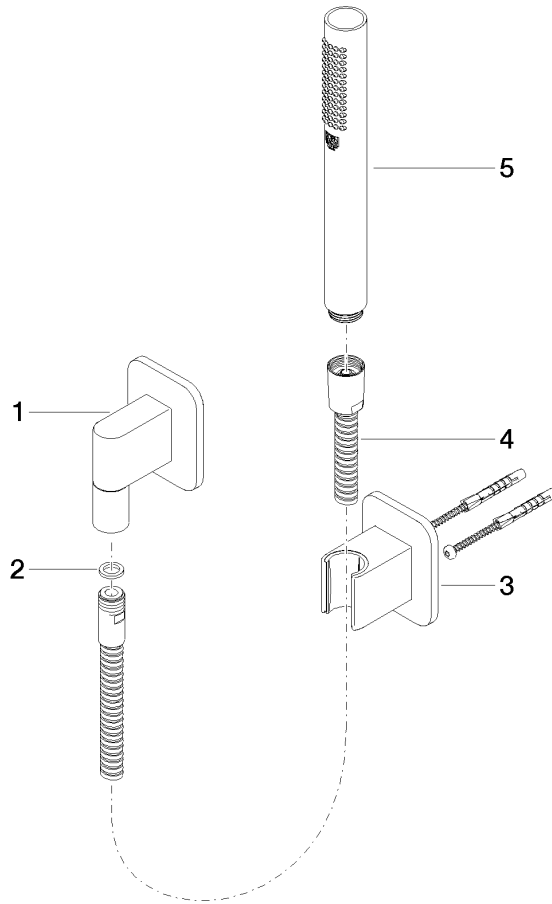

27 802 845 Product version from 3/9/2016 to 6/3/2020

- COMPACT RAIN, max. flow rate 15 l/min (at 3 bar)
- with anti-scale system
- 3/8" shower outlet
- rosette for wall elbow 60 x 78mm
- rosette for shower holder 60 x 78mm
- metal shower hose 1250mm with integrated anti-twist protection
- 1/2" wall elbow
- WRAS

Recommended miscellaneous

Concealed wall elbow -

- max. recess depth 163 mm
- min. recess depth 90 mm

35 085 970 90

27 802 845 Product version from 3/9/2016 to 6/3/2020

mm [inches]

Flow rate chart

Codes & Standards

DIN 4109

ISO 3822

Scottish Water
Byelaws

UK Water Supply
Regulations

Ü-Zeichen

LISSÉ Hand shower set with individual rosettes - Brushed Platinum

LISSÉ

27 802 845 Product version from 3/9/2016 to 6/3/2020

Certificates and sustainability

LGA_29

LGA_29

WRAS_2209

Spare parts list

No.	Item Number	Name	Quantity used	Delivery time
1	28 450 845-06	LISSÉ Wall elbow - Brushed Platinum	1.00	10
3	28 050 845-06	LISSÉ Wall bracket - Brushed Platinum	1.00	10
4	90 30 02 072 00-06	Metal shower hose 1/2" x 3/8" x 1250 mm - Brushed Platinum	1.00	10
5	28 019 979-06	Hand shower - Brushed Platinum	1.00	-
Spare part can no longer be ordered, please order the replacement item				
2	90 14 20 026 00 90	seal	1.00	2