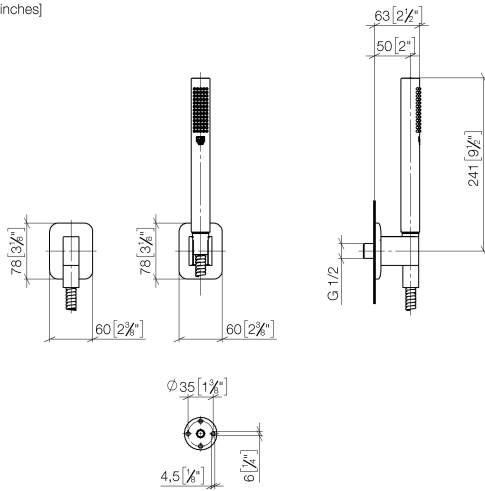

27 802 845 Product version from 3/9/2016 to 6/3/2020

- COMPACT RAIN, max. flow rate 15 l/min (at 3 bar)
- with anti-scale system
- 3/8" shower outlet
- rosette for wall elbow 60 x 78mm
- rosette for shower holder 60 x 78mm
- metal shower hose 1250mm with integrated anti-twist protection
- 1/2" wall elbow
- WRAS

Recommended miscellaneous

Concealed wall elbow -

- max. recess depth 163 mm
- min. recess depth 90 mm

35 085 970 90

27 802 845 Product version from 3/9/2016 to 6/3/2020

mm [inches]

Flow rate chart

Codes & Standards

DIN 4109

ISO 3822

Scottish Water
Byelaws

UK Water Supply
Regulations

Ü-Zeichen

LISSÉ Hand shower set with individual rosettes - Brushed Platinum

LISSÉ

27 802 845 Product version from 3/9/2016 to 6/3/2020

Certificates and sustainability

LGA_29

LGA_29

WRAS_2209

Spare parts list

No.	Item Number	Name	Quantity used	Delivery time
1	28 450 845-06	LISSÉ Wall elbow - Brushed Platinum	1.00	10
3	28 050 845-06	LISSÉ Wall bracket - Brushed Platinum	1.00	10
4	90 30 02 072 00-06	Metal shower hose 1/2" x 3/8" x 1250 mm - Brushed Platinum	1.00	10
5	28 019 979-06	Hand shower - Brushed Platinum	1.00	-
Spare part can no longer be ordered, please order the replacement item				
2	90 14 20 026 00 90	seal	1.00	2