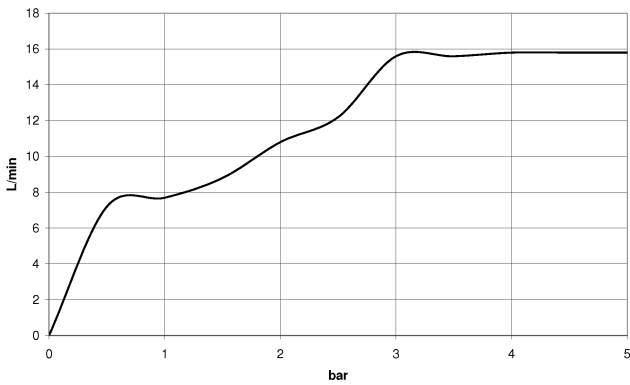

27 802 845 Product version from 3/9/2016 to 6/3/2020

- COMPACT RAIN, max. flow rate 15 l/min (at 3 bar)
- with anti-scale system
- 3/8" shower outlet
- rosette for wall elbow 60 x 78mm
- rosette for shower holder 60 x 78mm
- metal shower hose 1250mm with integrated anti-twist protection
- 1/2" wall elbow
- WRAS

Recommended miscellaneous

Concealed wall elbow -

- max. recess depth 163 mm
- min. recess depth 90 mm

35 085 970 90

27 802 845 Product version from 3/9/2016 to 6/3/2020

mm [inches]

Flow rate chart

Codes & Standards