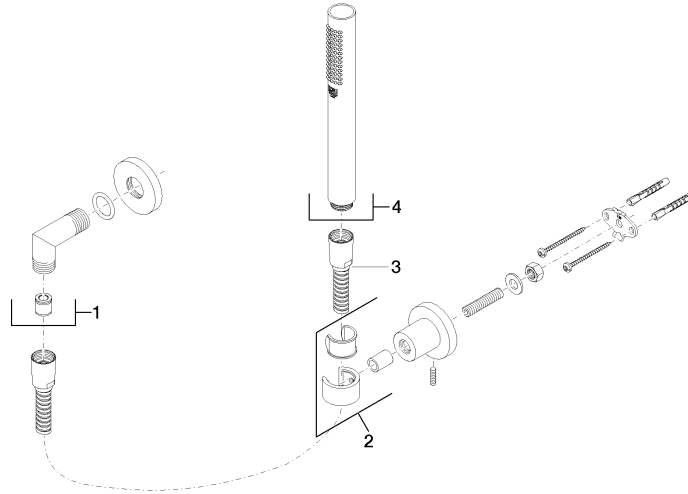

**TARA Hand shower set with individual rosettes - Chrome**

TARA

27 802 892 Product version up to 6/3/2020

- COMPACT RAIN, max. flow rate 15 l/min (at 3 bar)
- with anti-scale system
- 1/2" shower outlet
- rosette for wall elbow Ø 55mm
- rosette for shower holder Ø 55mm
- metal shower hose 1250mm with integrated anti-twist protection
- 1/2" wall elbow
- WRAS

## TARA Hand shower set with individual rosettes - Chrome

---

TARA

27 802 892 Product version up to 6/3/2020

### Spare parts list

No.	Item Number	Name	Quantity used	Delivery time
1	28 450 892-00	connection	1.00	60
3	28 104 970-00	Metal shower hose 1/2" x 1/2" x 1250 mm - Chrome	1.00	2
2	28 050 892-00	TARA Wall bracket - Chrome	1.00	10
4	28 019 979-00	Hand shower - Chrome	1.00	-