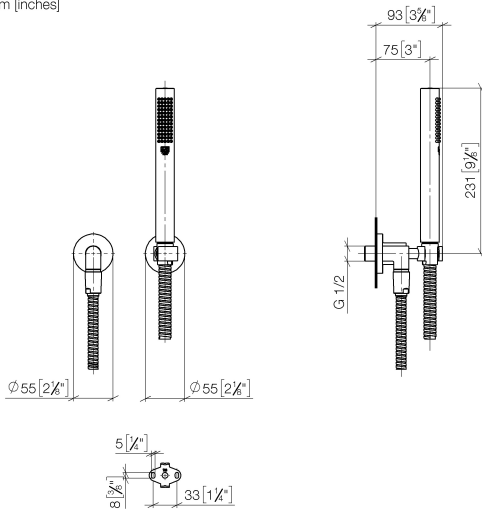

**TARA Hand shower set with individual rosettes - Chrome**

TARA

27 802 892 Product version up to 6/3/2020

- COMPACT RAIN, max. flow rate 15 l/min (at 3 bar)
- with anti-scale system
- 1/2" shower outlet
- rosette for wall elbow Ø 55mm
- rosette for shower holder Ø 55mm
- metal shower hose 1250mm with integrated anti-twist protection
- 1/2" wall elbow
- WRAS

27 802 892 Product version up to 6/3/2020

Recommended miscellaneous

**Concealed wall elbow -**

- max. recess depth 163 mm
- min. recess depth 90 mm

35 085 970 90

27 802 892 Product version up to 6/3/2020

mm [inches]

### Spare parts list

No.	Item Number	Name	Quantity used	Delivery time
1	28 450 892-00	connection	1.00	60
3	28 104 970-00	Metal shower hose 1/2" x 1/2" x 1250 mm - Chrome	1.00	2
2	28 050 892-00	TARA Wall bracket - Chrome	1.00	10
4	28 019 979-00	Hand shower - Chrome	1.00	-