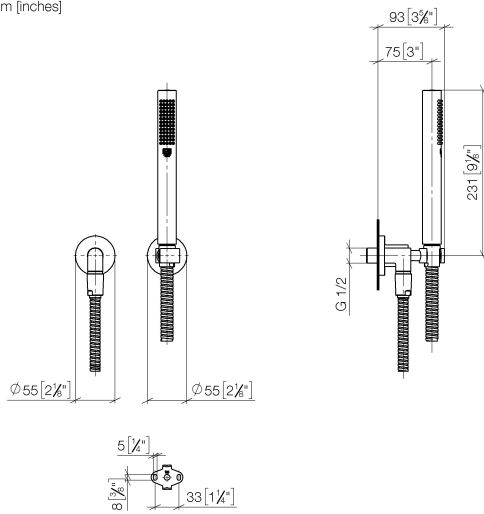

TARA Hand shower set with individual rosettes - Matte Black

TARA

27 802 892 Product version up to 6/3/2020

- COMPACT RAIN, max. flow rate 15 l/min (at 3 bar)
- with anti-scale system
- 1/2" shower outlet
- rosette for wall elbow Ø 55mm
- rosette for shower holder Ø 55mm
- metal shower hose 1250mm with integrated anti-twist protection
- 1/2" wall elbow
- WRAS

27 802 892 Product version up to 6/3/2020

Recommended miscellaneous

Concealed wall elbow -

- max. recess depth 163 mm
- min. recess depth 90 mm

35 085 970 90

27 802 892 Product version up to 6/3/2020

mm [inches]

Flow rate chart

Codes & Standards

DIN 4109

EN 1717

ISO 3822

Scottish Water
Byelaws

UK Water Supply
Regulations

Ü-Zeichen

TARA Hand shower set with individual rosettes - Matte Black

TARA

27 802 892 Product version up to 6/3/2020

Certificates and sustainability

WRAS_2307

Belgaqua_21-024-2 LGA_29

Spare parts list

No.	Item Number	Name	Quantity used	Delivery time
3	28 104 970-33	Metal shower hose 1/2" x 1/2" x 1250 mm - Matte Black	1.00	2
1	28 450 892-33	connection	1.00	60
2	28 050 892-33	TARA Wall bracket - Matte Black	1.00	10
4	28 019 979-33	Hand shower - Matte Black	1.00	-