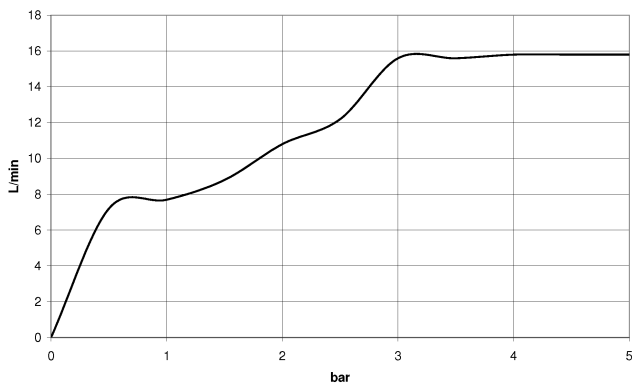

Flow rate chart

Codes & Standards

DIN 4109

EN 1717

ISO 3822

Scottish Water
Byelaws

UK Water Supply
Regulations

Ü-Zeichen