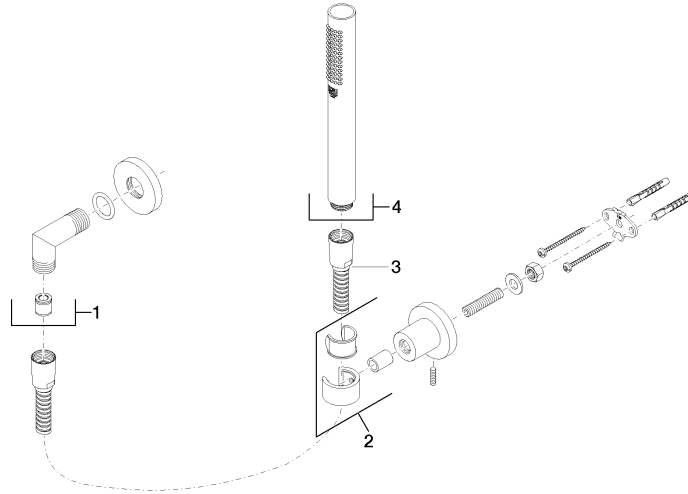

TARA Hand shower set with individual rosettes - Matte Black

TARA

27 802 892 Product version up to 6/3/2020

- COMPACT RAIN, max. flow rate 15 l/min (at 3 bar)
- with anti-scale system
- 1/2" shower outlet
- rosette for wall elbow Ø 55mm
- rosette for shower holder Ø 55mm
- metal shower hose 1250mm with integrated anti-twist protection
- 1/2" wall elbow
- WRAS

27 802 892 Product version up to 6/3/2020

Recommended miscellaneous

Concealed wall elbow -

- max. recess depth 163 mm
- min. recess depth 90 mm

35 085 970 90

27 802 892 Product version up to 6/3/2020

mm [inches]

TARA Hand shower set with individual rosettes - Matte Black

TARA

27 802 892 Product version up to 6/3/2020

Certificates and sustainability

WRAS_2307

Belgaqua_21-024-2 LGA_29

Spare parts list

No.	Item Number	Name	Quantity used	Delivery time
3	28 104 970-33	Metal shower hose 1/2" x 1/2" x 1250 mm - Matte Black	1.00	2
1	28 450 892-33	connection	1.00	60
2	28 050 892-33	TARA Wall bracket - Matte Black	1.00	10
4	28 019 979-33	Hand shower - Matte Black	1.00	-