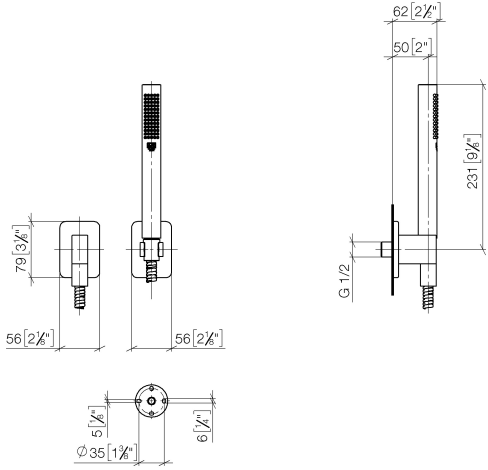

27 808 710

- COMPACT RAIN, max. flow rate 15 l/min (at 3 bar)
- with anti-scale system
- 3/8" shower outlet
- rosette for wall elbow 78 x 55mm
- rosette for shower holder 78 x 55mm
- metal shower hose 1250mm with integrated anti-twist protection
- 1/2" wall elbow
- WRAS 2209005

Intrinsic protection against back flow.

	Chrome	27 808 710-00
	Chrome	27 808 710-00 0010
	Brushed Platinum	27 808 710-06
	Brushed Platinum	27 808 710-06 0010

Recommended miscellaneous

- Concealed wall elbow -** 35 085 970 90
- max. recess depth 163 mm
 - min. recess depth 90 mm

27 808 710

mm [inches]

Flow rate chart

Codes & Standards

DIN 4109

EN 1717

ISO 3822

Scottish Water
Byelaws

UK Water Supply
Regulations

Ü-Zeichen

LULU Hand shower set with individual rosettes - Chrome

LULU

27 808 710

Certificates

LGA_29

Belgaqua_21-383-2 WRAS_2209