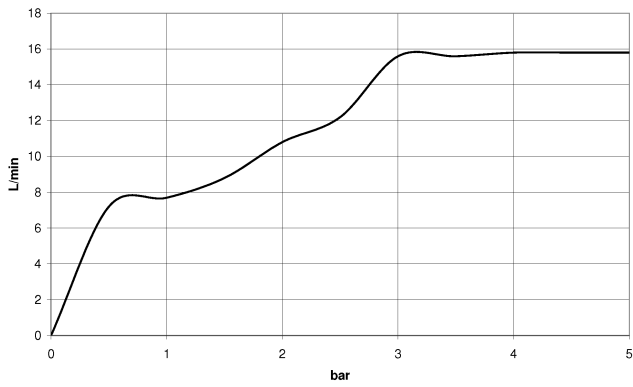

27 808 710

- COMPACT RAIN, max. flow rate 15 l/min (at 3 bar)
- with anti-scale system
- 3/8" shower outlet
- rosette for wall elbow 78 x 55mm
- rosette for shower holder 78 x 55mm
- metal shower hose 1250mm with integrated anti-twist protection
- 1/2" wall elbow
- WRAS 2209005

Intrinsic protection against back flow.

	Chrome	27 808 710-00
	Chrome	27 808 710-00 0010
	Brushed Platinum	27 808 710-06
	Brushed Platinum	27 808 710-06 0010

Recommended miscellaneous

- Concealed wall elbow -** 35 085 970 90
- max. recess depth 163 mm
 - min. recess depth 90 mm

27 808 710

mm [inches]

Flow rate chart

Codes & Standards

DIN 4109

EN 1717

ISO 3822

Scottish Water
Byelaws