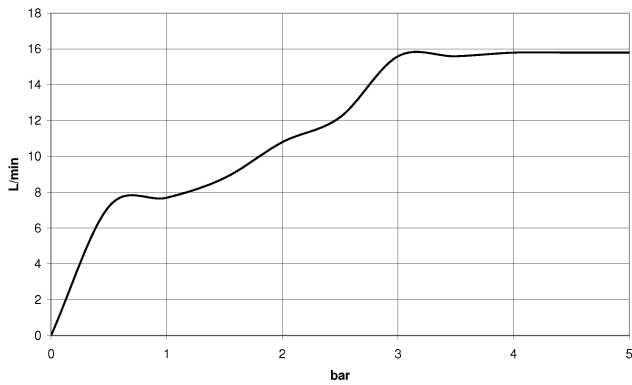

Flow rate chart

Codes & Standards

DIN 4109

EN 1717

ISO 3822

Scottish Water
Byelaws

UK Water Supply
Regulations

Ü-Zeichen