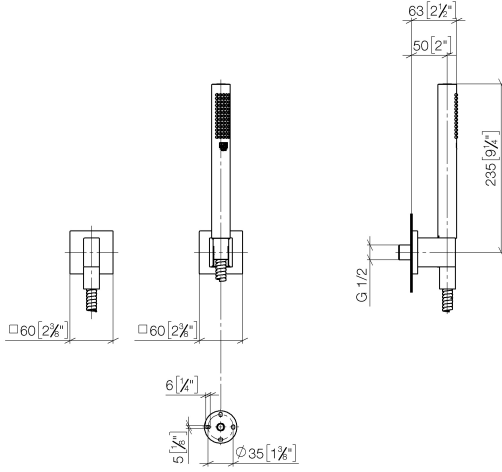

Hand shower set with individual rosettes - Chrome

27 808 980 Product version from 6/3/2020

- COMPACT RAIN, max. flow rate 15 l/min (at 3 bar)
- with anti-scale system
- 3/8" shower outlet
- rosette for wall elbow 60 x 60mm
- rosette for shower holder 60 x 60mm
- metal shower hose 1250mm with integrated anti-twist protection
- 1/2" wall elbow
- WRAS

Recommended miscellaneous

- Concealed wall elbow -**
 •max. recess depth mm
 •min. recess depth mm

35 085 970 90

Hand shower set with individual rosettes - Chrome

27 808 980 Product version from 6/3/2020

mm [inches]

Flow rate chart

Codes & Standards

DIN 4109

EN 1717

ISO 3822

Scottish Water
Byelaws

UK Water Supply
Regulations

Ü-Zeichen

Spare parts list

No.	Item Number	Name	Quantity used	Delivery time
1	28 450 980-00	Wall elbow - Chrome	1	10
2	90 14 20 026 00 90	seal	1	2
3	28 050 980-00	Wall bracket - Chrome	1	10
4	90 30 02 072 00-00	Metal shower hose 1/2" x 3/8" x 1250 mm - Chrome	1	10
5	90 12 11 140 40-00	shower	1	10