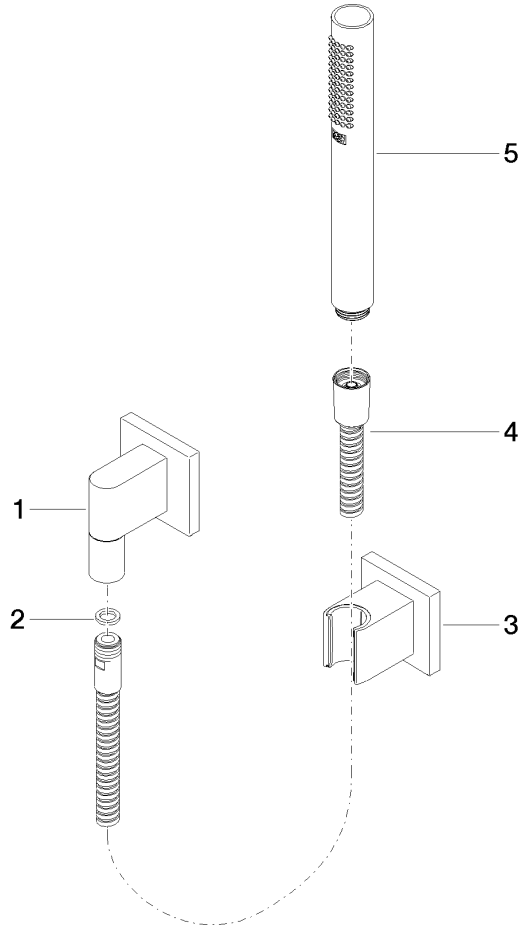

Hand shower set with individual rosettes - Chrome

27 808 980 Product version from 6/3/2020

- COMPACT RAIN, max. flow rate 15 l/min (at 3 bar)
- with anti-scale system
- 3/8" shower outlet
- rosette for wall elbow 60 x 60mm
- rosette for shower holder 60 x 60mm
- metal shower hose 1250mm with integrated anti-twist protection
- 1/2" wall elbow
- WRAS

Recommended miscellaneous

- Concealed wall elbow -**
 •max. recess depth mm
 •min. recess depth mm

35 085 970 90

Hand shower set with individual rosettes - Chrome

27 808 980 Product version from 6/3/2020

mm [inches]

Hand shower set with individual rosettes - Chrome

27 808 980 Product version from 6/3/2020

Certificates

LGA_29

Belgaqua_22_280_2 WRAS_2209

Hand shower set with individual rosettes - Chrome

27 808 980 Product version from 6/3/2020

Spare parts list

No.	Item Number	Name	Quantity used	Delivery time
1	28 450 980-00	Wall elbow - Chrome	1	10
2	90 14 20 026 00 90	seal	1	2
3	28 050 980-00	Wall bracket - Chrome	1	10
4	90 30 02 072 00-00	Metal shower hose 1/2" x 3/8" x 1250 mm - Chrome	1	10
5	90 12 11 140 40-00	shower	1	10