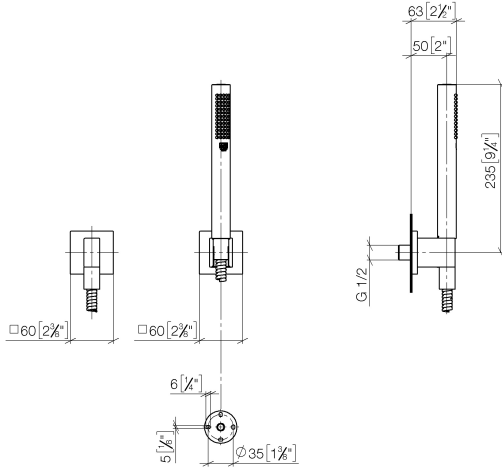

Hand shower set with individual rosettes FlowReduce - Brushed Platinum

27 808 980 Product version from 4/1/2024

- COMPACT RAIN, max. flow rate 6.8 l/min (at 3 bar)
- with anti-scale system
- 3/8" shower outlet
- rosette for wall elbow 60 x 60mm
- rosette for shower holder 60 x 60mm
- metal shower hose 1250mm with integrated anti-twist protection
- 1/2" wall elbow
- This product can help a building meet the requirements of Green Building Rating Systems, e.g. LEED®, BREEAM®, DGNB

Recommended miscellaneous

- Concealed wall elbow -**
- max. recess depth mm
 - min. recess depth mm

35 085 970 90

Hand shower set with individual rosettes FlowReduce - Brushed Platinum

27 808 980 Product version from 4/1/2024

mm [inches]

Flow rate chart

Codes & Standards

ASME A112.18.1

cUPC

DIN 4109

ISO 3822

Ü-Zeichen

27 808 980 Product version from 4/1/2024

Spare parts list

No.	Item Number	Name	Quantity used	Delivery time
1	28 450 980-06	Wall elbow - Brushed Platinum	1	10
2	90 14 20 026 00 90	seal	1	2
3	28 050 980-06	Wall bracket - Brushed Platinum	1	10
4	90 30 02 072 00-06	Metal shower hose 1/2" x 3/8" x 1250 mm - Brushed Platinum	1	10
5	90 12 11 140 41-06	shower	1	10