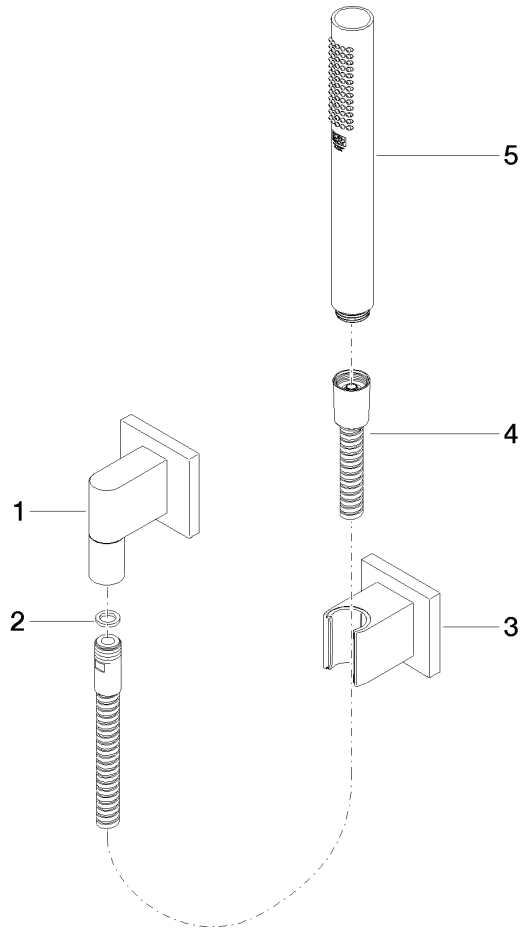

Hand shower set with individual rosettes FlowReduce - Brushed Platinum

27 808 980 Product version from 4/1/2024

- COMPACT RAIN, max. flow rate 6.8 l/min (at 3 bar)
- with anti-scale system
- 3/8" shower outlet
- rosette for wall elbow 60 x 60mm
- rosette for shower holder 60 x 60mm
- metal shower hose 1250mm with integrated anti-twist protection
- 1/2" wall elbow
- This product can help a building meet the requirements of Green Building Rating Systems, e.g. LEED®, BREEAM®, DGNB

Recommended miscellaneous

- Concealed wall elbow -**
- max. recess depth mm
 - min. recess depth mm

35 085 970 90

Hand shower set with individual rosettes FlowReduce - Brushed Platinum

27 808 980 Product version from 4/1/2024

Hand shower set with individual rosettes FlowReduce - Brushed Platinum

27 808 980 Product version from 4/1/2024

Certificates

LGA_29

IAPMO_4976

Hand shower set with individual rosettes FlowReduce - Brushed Platinum

27 808 980 Product version from 4/1/2024

Spare parts list

No.	Item Number	Name	Quantity used	Delivery time
1	28 450 980-06	Wall elbow - Brushed Platinum	1	10
2	90 14 20 026 00 90	seal	1	2
3	28 050 980-06	Wall bracket - Brushed Platinum	1	10
4	90 30 02 072 00-06	Metal shower hose 1/2" x 3/8" x 1250 mm - Brushed Platinum	1	10
5	90 12 11 140 41-06	shower	1	10