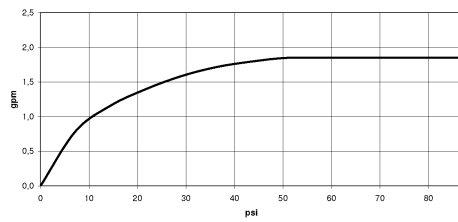

Hand shower set with individual rosettes FlowReduce - Brushed Platinum

27 808 980 Product version from 4/1/2024

- COMPACT RAIN, max. flow rate 6.8 l/min (at 3 bar)
- with anti-scale system
- 3/8" shower outlet
- rosette for wall elbow 60 x 60mm
- rosette for shower holder 60 x 60mm
- metal shower hose 1250mm with integrated anti-twist protection
- 1/2" wall elbow
- This product can help a building meet the requirements of Green Building Rating Systems, e.g. LEED®, BREEAM®, DGNB

Recommended miscellaneous

- Concealed wall elbow -**
- max. recess depth mm
 - min. recess depth mm

35 085 970 90

Hand shower set with individual rosettes FlowReduce - Brushed Platinum

27 808 980 Product version from 4/1/2024

mm [inches]

Flow rate chart

Codes & Standards

ASME A112.18.1

cUPC

DIN 4109

ISO 3822

Ü-Zeichen