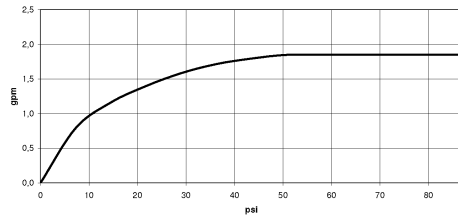

Hand shower set with individual rosettes FlowReduce - Platinum

27 808 980 Product version from 4/1/2024

- COMPACT RAIN, max. flow rate 6.8 l/min (at 3 bar)
- with anti-scale system
- 3/8" shower outlet
- rosette for wall elbow 60 x 60mm
- rosette for shower holder 60 x 60mm
- metal shower hose 1250mm with integrated anti-twist protection
- 1/2" wall elbow
- This product can help a building meet the requirements of Green Building Rating Systems, e.g. LEED®, BREEAM®, DGNB

Recommended miscellaneous

- Concealed wall elbow -**
- max. recess depth mm
 - min. recess depth mm

35 085 970 90

Hand shower set with individual rosettes FlowReduce - Platinum

27 808 980 Product version from 4/1/2024

mm [inches]

Flow rate chart

Codes & Standards

ASME A112.18.1

cUPC

DIN 4109

ISO 3822

Ü-Zeichen