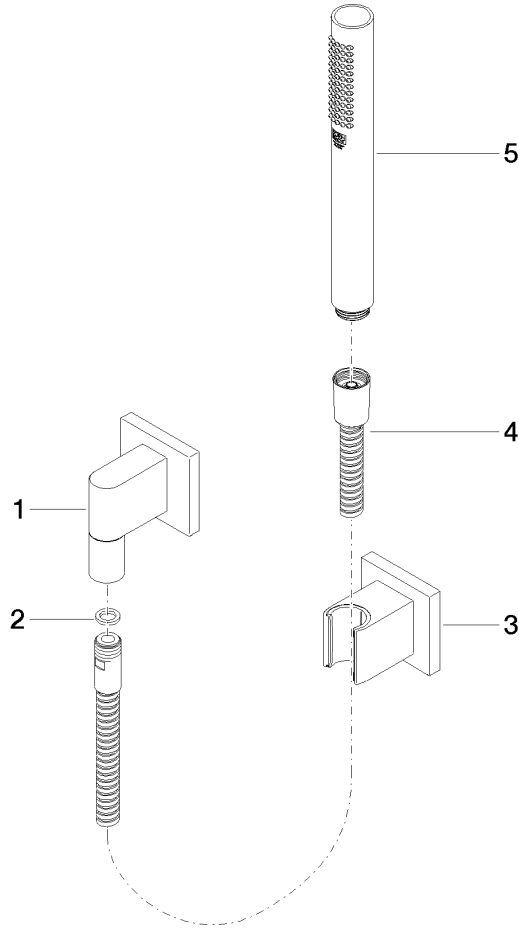

Hand shower set with individual rosettes FlowReduce - Platinum

27 808 980 Product version from 4/1/2024

- COMPACT RAIN, max. flow rate 6.8 l/min (at 3 bar)
- with anti-scale system
- 3/8" shower outlet
- rosette for wall elbow 60 x 60mm
- rosette for shower holder 60 x 60mm
- metal shower hose 1250mm with integrated anti-twist protection
- 1/2" wall elbow
- This product can help a building meet the requirements of Green Building Rating Systems, e.g. LEED®, BREEAM®, DGNB

Recommended miscellaneous

- Concealed wall elbow -**
- max. recess depth mm
 - min. recess depth mm

35 085 970 90

Hand shower set with individual rosettes FlowReduce - Platinum

27 808 980 Product version from 4/1/2024

Hand shower set with individual rosettes FlowReduce - Platinum

27 808 980 Product version from 4/1/2024

Certificates

LGA_29

IAPMO_4976

Hand shower set with individual rosettes FlowReduce - Platinum

27 808 980 Product version from 4/1/2024

Spare parts list

No.	Item Number	Name	Quantity used	Delivery time
1	28 450 980-08	Wall elbow - Platinum	1	40
2	90 14 20 026 00 90	seal	1	2
3	28 050 980-08	Wall bracket - Platinum	1	40
4	90 30 02 072 00-08	Metal shower hose 1/2" x 3/8" x 1250 mm - Platinum	1	40
5	90 12 11 140 41-08	shower	1	40