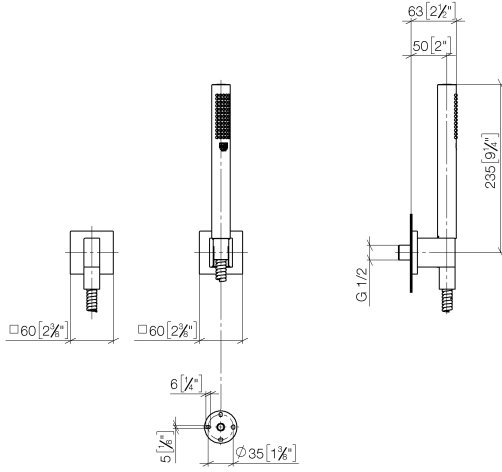

Hand shower set with individual rosettes FlowReduce - Platinum

27 808 980 Product version from 4/1/2024

- COMPACT RAIN, max. flow rate 6.8 l/min (at 3 bar)
- with anti-scale system
- 3/8" shower outlet
- rosette for wall elbow 60 x 60mm
- rosette for shower holder 60 x 60mm
- metal shower hose 1250mm with integrated anti-twist protection
- 1/2" wall elbow
- This product can help a building meet the requirements of Green Building Rating Systems, e.g. LEED®, BREEAM®, DGNB

Recommended miscellaneous

- Concealed wall elbow -**
- max. recess depth mm
 - min. recess depth mm

35 085 970 90

Hand shower set with individual rosettes FlowReduce - Platinum

27 808 980 Product version from 4/1/2024

mm [inches]

Flow rate chart

Codes & Standards

ASME A112.18.1

cUPC

DIN 4109

ISO 3822

Ü-Zeichen

Spare parts list

No.	Item Number	Name	Quantity used	Delivery time
1	28 450 980-08	Wall elbow - Platinum	1	40
2	90 14 20 026 00 90	seal	1	2
3	28 050 980-08	Wall bracket - Platinum	1	40
4	90 30 02 072 00-08	Metal shower hose 1/2" x 3/8" x 1250 mm - Platinum	1	40
5	90 12 11 140 41-08	shower	1	40