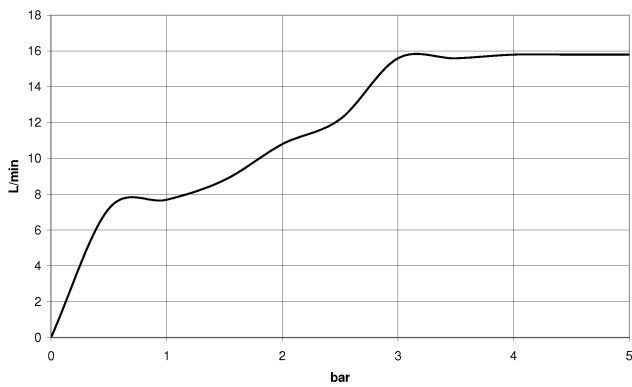

Flow rate chart

Codes & Standards

DIN 4109

EN 1717

ISO 3822

Scottish Water
Byelaws

UK Water Supply
Regulations

Ü-Zeichen