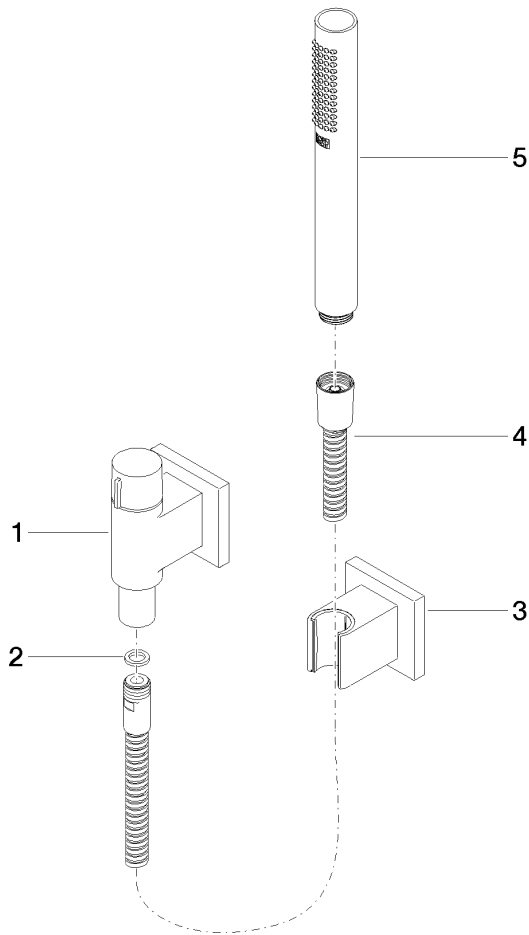

27 809 980 Product version up to 6/3/2020

- COMPACT RAIN, max. flow rate 15 l/min (at 3 bar)
- with volume control
- with anti-scale system
- 3/8" shower outlet
- rosette for wall elbow 60 x 60mm
- rosette for shower holder 60 x 60mm
- metal shower hose 1250mm with integrated anti-twist protection
- 1/2" wall elbow
- WRAS

Intrinsic protection against back flow.

Recommended miscellaneous

Concealed wall elbow -

- max. recess depth 163 mm
- min. recess depth 90 mm

35 085 970 90

27 809 980 Product version up to 6/3/2020
mm [inches]

Hand shower set with individual rosettes with volume control - Brushed
Platinum

SERIES SPECIFIC

27 809 980 Product version up to 6/3/2020

Certificates and sustainability

WRAS_2207

LGA_29

Belgaqua_22_280_2

27 809 980 Product version up to 6/3/2020

Spare parts list

No.	Item Number	Name	Quantity used	Delivery time
3	28 050 980-06	Wall bracket - Brushed Platinum	1.00	10
4	90 30 02 072 00-06	Metal shower hose 1/2" x 3/8" x 1250 mm - Brushed Platinum	1.00	10
1	28 451 980-06	connection	1.00	60
2	90 14 20 026 00 90	seal	1.00	2
5	90 12 11 140 40-06	shower	1.00	10