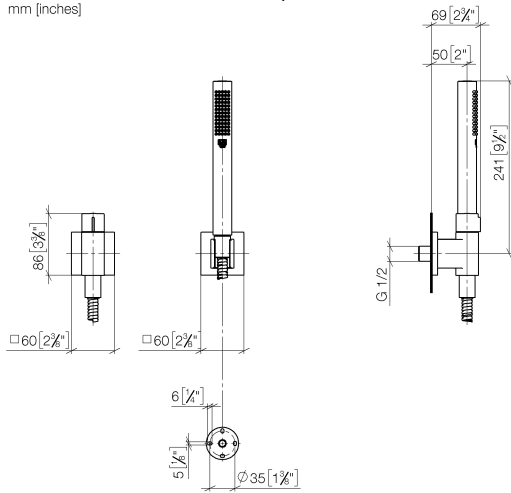

27 809 980 Product version up to 6/3/2020

- COMPACT RAIN, max. flow rate 15 l/min (at 3 bar)
- with volume control
- with anti-scale system
- 3/8" shower outlet
- rosette for wall elbow 60 x 60mm
- rosette for shower holder 60 x 60mm
- metal shower hose 1250mm with integrated anti-twist protection
- 1/2" wall elbow
- WRAS

Intrinsic protection against back flow.

Recommended miscellaneous

Concealed wall elbow -

- max. recess depth 163 mm
- min. recess depth 90 mm

35 085 970 90

27 809 980 Product version up to 6/3/2020
mm [inches]

Flow rate chart

Codes & Standards

DIN 4109

EN 1717

ISO 3822

Scottish Water
Byelaws

UK Water Supply
Regulations

Ü-Zeichen

Spare parts list

No.	Item Number	Name	Quantity used	Delivery time
3	28 050 980-06	Wall bracket - Brushed Platinum	1.00	10
4	90 30 02 072 00-06	Metal shower hose 1/2" x 3/8" x 1250 mm - Brushed Platinum	1.00	10
1	28 451 980-06	connection	1.00	60
2	90 14 20 026 00 90	seal	1.00	2
5	90 12 11 140 40-06	shower	1.00	10