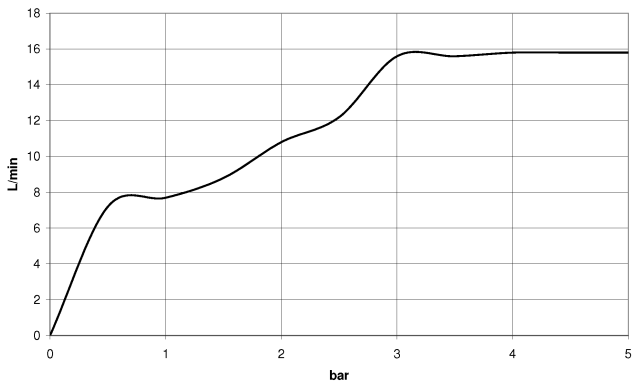

WATER TUBE Kneipp wall elbow with hose holder with individual rosettes - Chrome

LULU

27 823 979

Fits: LULU, MADISON, TARA, LISSÉ, VAIA, META

- LAMINAR FLOW, max. flow rate 15 l/min (at 3 bar)
- with volume control
- rosette Ø 60 mm
- holder for Kneipp hose
- 1/2" wall elbow
- without hose

Recommended miscellaneous

	Concealed wall elbow - ● max. recess depth 163 mm ● min. recess depth 90 mm	35 085 970 90
--	--	---------------

Required miscellaneous

	WATER TUBE Kneipp hose white 2000 mm - Chrome ● with holding ring ● hose nozzle with sleeve M33	28 285 979-00
--	--	---------------

LULU

27 823 979
mm [inches]

Flow rate chart

WATER TUBE Kneipp wall elbow with hose holder with individual rosettes -
Chrome

27 823 979

Product version from 10/1/2023

WATER TUBE Kneipp wall elbow with hose holder with individual rosettes -
Chrome