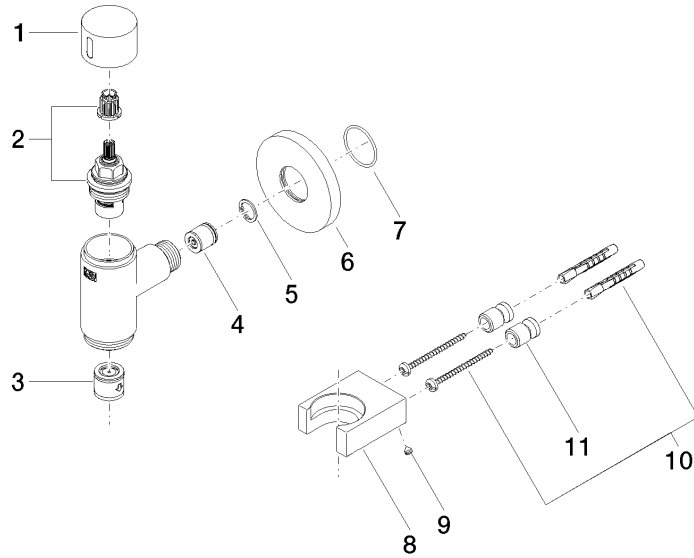

Recommended miscellaneous

	Concealed wall elbow - ● max. recess depth 163 mm ● min. recess depth 90 mm	35 085 970 90
--	--	---------------

Required miscellaneous

	WATER TUBE Kneipp hose white 2000 mm - Chrome ● with holding ring ● hose nozzle with sleeve M33	28 285 979-00
--	--	---------------

Required miscellaneous

	WATER TUBE Kneipp hose black 2000 mm - Chrome ● with holding ring ● hose nozzle with sleeve M33	28 286 979-00
--	--	---------------

**WATER TUBE Kneipp wall elbow with hose holder with individual rosettes -
Chrome**

LULU

27 823 979
mm [inches]

Flow rate chart

WATER TUBE Kneipp wall elbow with hose holder with individual rosettes -
Chrome

27 823 979

Product version from 10/1/2023

WATER TUBE Kneipp wall elbow with hose holder with individual rosettes -
Chrome

LULU

27 823 979

Spare parts list

Product version from 10/1/2023

No.	Item Number	Name	Quantity used	Delivery time
	09 20 97 021-00	handle	11	10