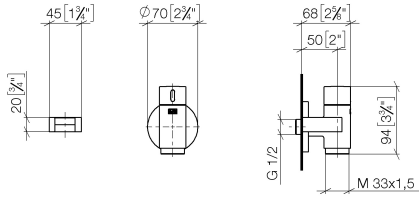

WATER TUBE Kneipp wall elbow with hose holder with individual rosettes - Chrome

LULU

27 823 979

Fits: LULU, MADISON, TARA, LISSÉ, VAIA, META

- LAMINAR FLOW, max. flow rate 15 l/min (at 3 bar)
- with volume control
- rosette Ø 60 mm
- holder for Kneipp hose
- 1/2" wall elbow
- without hose

Recommended miscellaneous

	Concealed wall elbow - ● max. recess depth 163 mm ● min. recess depth 90 mm	35 085 970 90
--	--	---------------

Required miscellaneous

	WATER TUBE Kneipp hose white 2000 mm - Chrome ● with holding ring ● hose nozzle with sleeve M33	28 285 979-00
--	--	---------------

LULU

27 823 979
mm [inches]

Flow rate chart

WATER TUBE Kneipp wall elbow with hose holder with individual rosettes -
Chrome

27 823 979

Product version from 10/1/2023

WATER TUBE Kneipp wall elbow with hose holder with individual rosettes -
Chrome