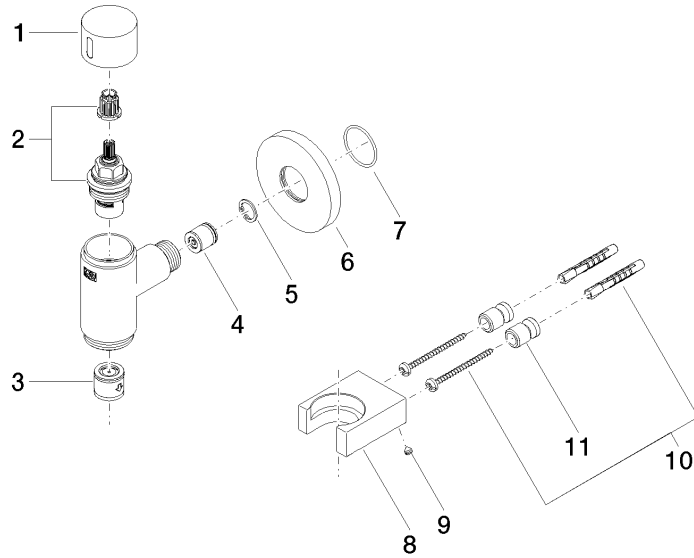

Recommended miscellaneous

	Concealed wall elbow - ● max. recess depth 163 mm ● min. recess depth 90 mm	35 085 970 90
--	--	---------------

Required miscellaneous

	WATER TUBE Kneipp hose black 2000 mm - Platinum ● with holding ring ● hose nozzle with sleeve M33	28 286 979-08
--	--	---------------

Required miscellaneous

	WATER TUBE Kneipp hose white 2000 mm - Platinum ● with holding ring ● hose nozzle with sleeve M33	28 285 979-08
--	--	---------------

**WATER TUBE Kneipp wall elbow with hose holder with individual rosettes -
Platinum**

LULU

27 823 979
mm [inches]

Flow rate chart

27 823 979

Product version from 10/1/2023

WATER TUBE Kneipp wall elbow with hose holder with individual rosettes -
Platinum

LULU

27 823 979

Spare parts list

Product version from 10/1/2023

No.	Item Number	Name	Quantity used	Delivery time
	09 20 97 021-08	handle	11	40