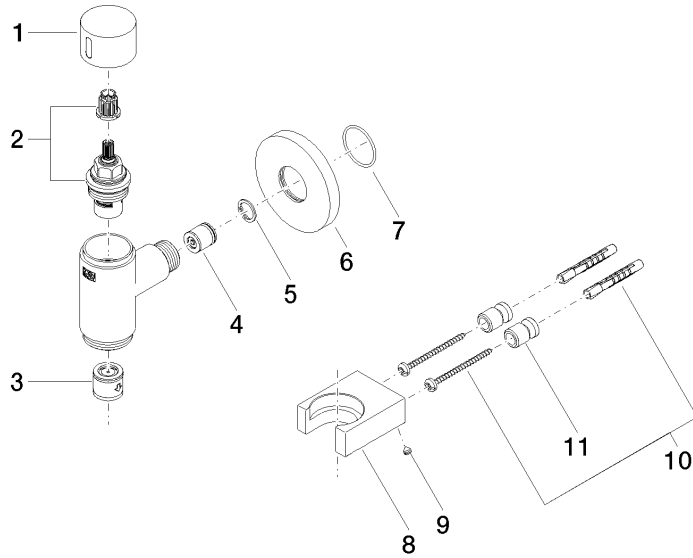

**WATER TUBE Kneipp wall elbow with hose holder with individual rosettes -
Matte White**

LULU

27 823 979

Fits: LULU, MADISON, TARA, LISSÉ, VAIA,
META

- LAMINAR FLOW, max. flow rate 15 l/min (at 3 bar)
- with volume control
- rosette Ø 60 mm
- holder for Kneipp hose
- 1/2" wall elbow
- without hose

Intrinsic protection against back flow.

Product change as of 1.4.2023: max. flow 15 l/min

| | | |
|--------------------------------------------------------------------------------------|-------------------------------------|---------------|
|  | Matte White | 27 823 979-10 |
|  | Chrome | 27 823 979-00 |
|  | Brushed Platinum | 27 823 979-06 |
|  | Platinum | 27 823 979-08 |
|  | Dark Chrome | 27 823 979-19 |
|  | Light Gold | 27 823 979-26 |
|  | Brushed Light Gold | 27 823 979-27 |
|  | Brushed Durabronze (23kt Gold) | 27 823 979-28 |
|  | Matte Black | 27 823 979-33 |
|  | Brushed Bronze | 27 823 979-42 |
|  | Brushed Champagne (22kt Gold) | 27 823 979-46 |
|  | Champagne (22kt Gold) | 27 823 979-47 |
|  | Brushed Chrome | 27 823 979-93 |
|  | Brushed Dark Platinum | 27 823 979-99 |

**WATER TUBE Kneipp wall elbow with hose holder with individual rosettes -
Matte White**

LULU

27 823 979
mm [inches]

Flow rate chart

27 823 979

Product version from 10/1/2023

Parts for other
finishes can be found
here: [Chrome](#)

WATER TUBE Kneipp wall elbow with hose holder with individual rosettes -
Matte White

LULU

27 823 979

Spare parts list

Product version from 10/1/2023

| No. | Item Number | Name | Quantity used | Delivery time |
|-----|-----------------|--------|---------------|---------------|
| | 09 20 97 021-10 | handle | 11 | 60 |