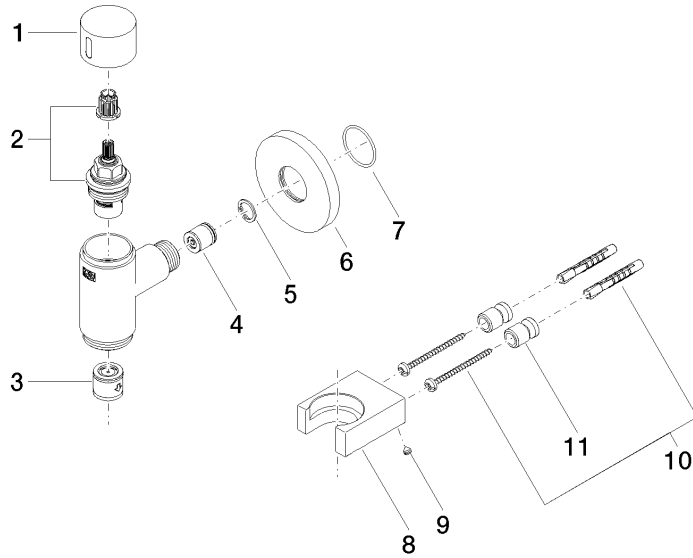

**WATER TUBE Kneipp wall elbow with hose holder with individual rosettes -
Dark Chrome**

LULU

27 823 979

Fits: LULU, MADISON, TARA, LISSÉ, VAIA,
META

- LAMINAR FLOW, max. flow rate 15 l/min (at 3 bar)
- with volume control
- rosette Ø 60 mm
- holder for Kneipp hose
- 1/2" wall elbow
- without hose

**WATER TUBE Kneipp wall elbow with hose holder with individual rosettes -
Dark Chrome**

LULU

27 823 979
mm [inches]

Flow rate chart

WATER TUBE Kneipp wall elbow with hose holder with individual rosettes -
Dark Chrome

LULU

27 823 979

Product version from 10/1/2023

Parts for other
finishes can be found
here: [Chrome](#)

WATER TUBE Kneipp wall elbow with hose holder with individual rosettes -
Dark Chrome

LULU

27 823 979

Spare parts list