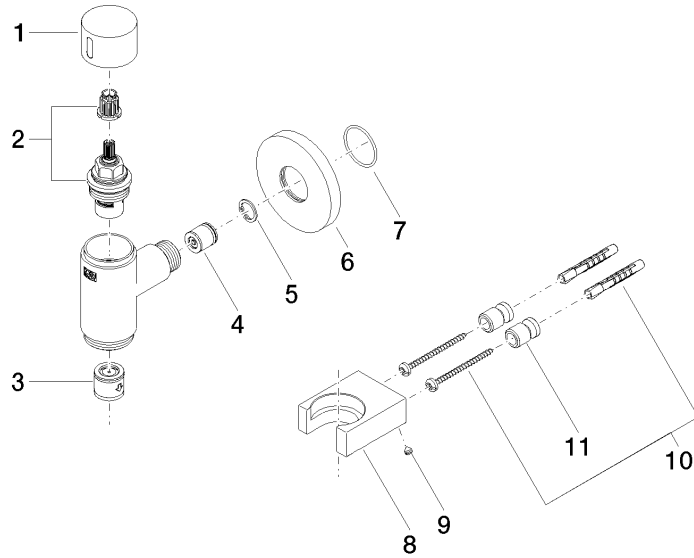

**WATER TUBE Kneipp wall elbow with hose holder with individual rosettes -
Light Gold**

LULU

27 823 979

Fits: LULU, MADISON, TARA, LISSÉ, VAIA,
META

- LAMINAR FLOW, max. flow rate 15 l/min (at 3 bar)
- with volume control
- rosette Ø 60 mm
- holder for Kneipp hose
- 1/2" wall elbow
- without hose

Recommended miscellaneous

Concealed wall elbow -

35 085 970 90

- min. recess depth 90 mm
- max. recess depth 163 mm

WATER TUBE Kneipp wall elbow with hose holder with individual rosettes - Light Gold

LULU

27 823 979
mm [inches]

Flow rate chart

WATER TUBE Kneipp wall elbow with hose holder with individual rosettes -
Light Gold

LULU

27 823 979

Product version from 10/1/2023

WATER TUBE Kneipp wall elbow with hose holder with individual rosettes -
Light Gold

LULU

27 823 979

Spare parts list

Product version from 10/1/2023

No.	Item Number	Name	Quantity used	Delivery time
	09 20 97 021-26	handle	11	60