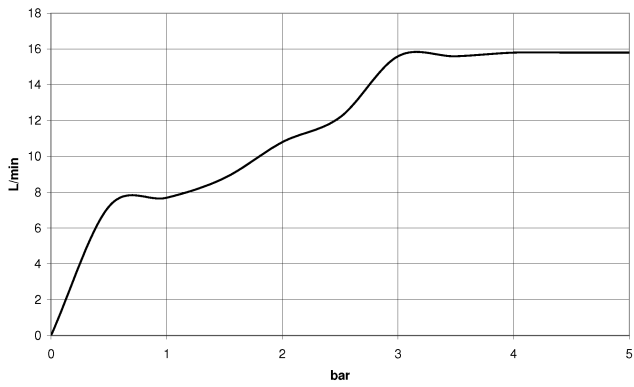

**WATER TUBE Kneipp wall elbow with hose holder with individual rosettes -
Light Gold**

LULU

27 823 979

Fits: LULU, MADISON, TARA, LISSÉ, VAIA,
META

- LAMINAR FLOW, max. flow rate 15 l/min (at 3 bar)
- with volume control
- rosette Ø 60 mm
- holder for Kneipp hose
- 1/2" wall elbow
- without hose

Intrinsic protection against back flow.

Product change as of 1.4.2023: max. flow 15 l/min

	Light Gold	27 823 979-26
	Chrome	27 823 979-00
	Brushed Platinum	27 823 979-06
	Platinum	27 823 979-08
	Dark Chrome	27 823 979-19
	Brushed Light Gold	27 823 979-27
	Brushed Durabronze (23kt Gold)	27 823 979-28
	Matte Black	27 823 979-33
	Brushed Bronze	27 823 979-42
	Brushed Champagne (22kt Gold)	27 823 979-46
	Champagne (22kt Gold)	27 823 979-47
	Brushed Chrome	27 823 979-93
	Brushed Dark Platinum	27 823 979-99

Recommended miscellaneous

Concealed wall elbow -

35 085 970 90

- min. recess depth 90 mm
- max. recess depth 163 mm

WATER TUBE Kneipp wall elbow with hose holder with individual rosettes - Light Gold

LULU

27 823 979
mm [inches]

Flow rate chart

WATER TUBE Kneipp wall elbow with hose holder with individual rosettes -
Light Gold

LULU

27 823 979

Product version from 10/1/2023

WATER TUBE Kneipp wall elbow with hose holder with individual rosettes -
Light Gold