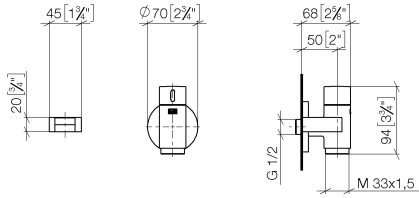

**WATER TUBE Kneipp wall elbow with hose holder with individual rosettes -
Light Gold**

LULU

27 823 979

Fits: LULU, MADISON, TARA, LISSÉ, VAIA,
META

- LAMINAR FLOW, max. flow rate 15 l/min (at 3 bar)
- with volume control
- rosette Ø 60 mm
- holder for Kneipp hose
- 1/2" wall elbow
- without hose

Recommended miscellaneous

Concealed wall elbow -

35 085 970 90

- min. recess depth 90 mm
- max. recess depth 163 mm

WATER TUBE Kneipp wall elbow with hose holder with individual rosettes - Light Gold

LULU

27 823 979
mm [inches]

Flow rate chart

WATER TUBE Kneipp wall elbow with hose holder with individual rosettes -
Light Gold

LULU

27 823 979

Product version from 10/1/2023

WATER TUBE Kneipp wall elbow with hose holder with individual rosettes -
Light Gold