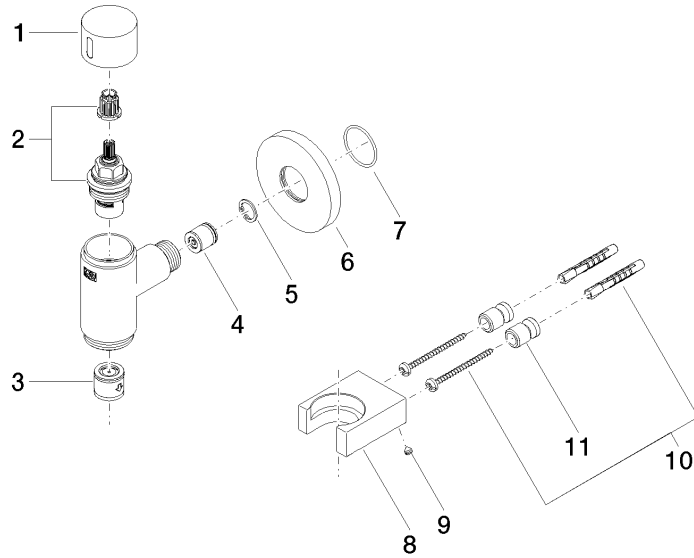

**WATER TUBE Kneipp wall elbow with hose holder with individual rosettes -
Brushed Light Gold**

LULU

27 823 979

Fits: LULU, MADISON, TARA, LISSÉ, VAIA,
META

- LAMINAR FLOW, max. flow rate 15 l/min (at 3 bar)
- with volume control
- rosette Ø 60 mm
- holder for Kneipp hose
- 1/2" wall elbow
- without hose

Recommended miscellaneous

Concealed wall elbow -

35 085 970 90

- min. recess depth 90 mm
- max. recess depth 163 mm

**WATER TUBE Kneipp wall elbow with hose holder with individual rosettes -
Brushed Light Gold**

LULU

27 823 979
mm [inches]

Flow rate chart

WATER TUBE Kneipp wall elbow with hose holder with individual rosettes -
Brushed Light Gold

LULU

27 823 979

Product version from 10/1/2023

WATER TUBE Kneipp wall elbow with hose holder with individual rosettes -
Brushed Light Gold

LULU

27 823 979

Spare parts list

Product version from 10/1/2023

No.	Item Number	Name	Quantity used	Delivery time
	09 20 97 021-27	handle	11	60