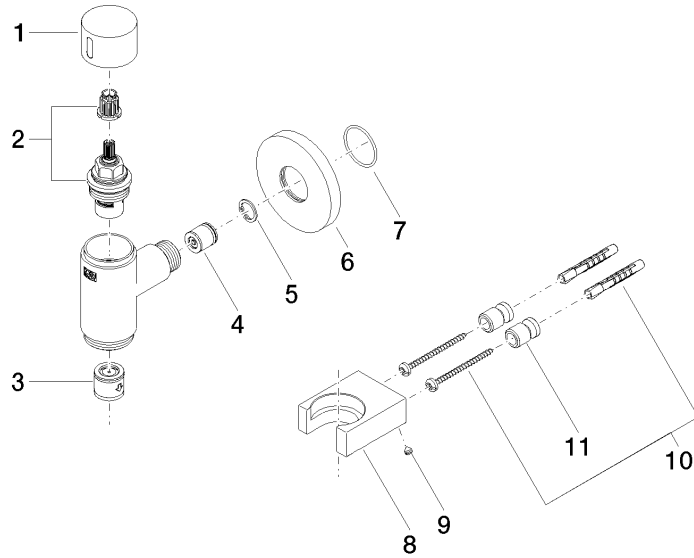

WATER TUBE Kneipp wall elbow with hose holder with individual rosettes - Brushed Durabronze (23kt Gold)

LULU

27 823 979

Fits: LULU, MADISON, TARA, LISSÉ, VAIA, META

- LAMINAR FLOW, max. flow rate 15 l/min (at 3 bar)
- with volume control
- rosette Ø 60 mm
- holder for Kneipp hose
- 1/2" wall elbow
- without hose

Recommended miscellaneous

	Concealed wall elbow - ● max. recess depth 163 mm ● min. recess depth 90 mm	35 085 970 90
--	--	---------------

Required miscellaneous

	WATER TUBE Kneipp hose white 2000 mm - Brushed Durabronze (23kt Gold) ● with holding ring ● hose nozzle with sleeve M33	28 285 979-28
--	--	---------------

LULU

27 823 979
mm [inches]

Flow rate chart

WATER TUBE Kneipp wall elbow with hose holder with individual rosettes -
Brushed Durabronze (23kt Gold)

LULU

27 823 979

Product version from 10/1/2023

WATER TUBE Kneipp wall elbow with hose holder with individual rosettes -
Brushed Durabross (23kt Gold)

LULU

27 823 979

Spare parts list

Product version from 10/1/2023

No.	Item Number	Name	Quantity used	Delivery time
	09 20 97 021-28	handle	11	20