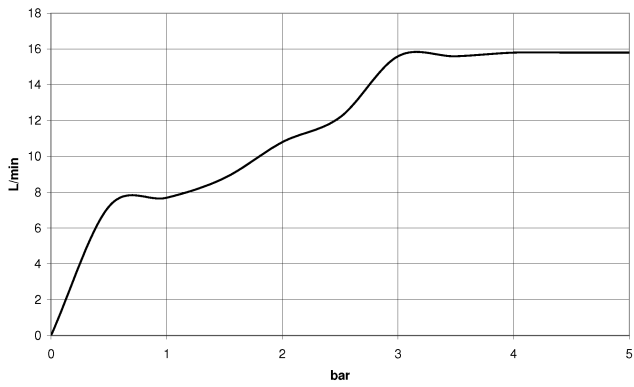

**WATER TUBE Kneipp wall elbow with hose holder with individual rosettes -
Matte Black**

LULU

27 823 979

Fits: LULU, MADISON, TARA, LISSÉ, VAIA,
META

- LAMINAR FLOW, max. flow rate 15 l/min (at 3 bar)
- with volume control
- rosette Ø 60 mm
- holder for Kneipp hose
- 1/2" wall elbow
- without hose

Intrinsic protection against back flow.

Product change as of 1.4.2023: max. flow 15 l/min

| | | |
|--|-------------------------------------|---------------|
|  | Matte Black | 27 823 979-33 |
|  | Chrome | 27 823 979-00 |
|  | Brushed Platinum | 27 823 979-06 |
|  | Platinum | 27 823 979-08 |
|  | Dark Chrome | 27 823 979-19 |
|  | Light Gold | 27 823 979-26 |
|  | Brushed Light Gold | 27 823 979-27 |
|  | Brushed Durabronze (23kt Gold) | 27 823 979-28 |
|  | Brushed Bronze | 27 823 979-42 |
|  | Brushed Champagne (22kt Gold) | 27 823 979-46 |
|  | Champagne (22kt Gold) | 27 823 979-47 |
|  | Brushed Chrome | 27 823 979-93 |
|  | Brushed Dark Platinum | 27 823 979-99 |

WATER TUBE Kneipp wall elbow with hose holder with individual rosettes - Matte Black

LULU

27 823 979
mm [inches]

Flow rate chart

27 823 979

Product version from 10/1/2023

Parts for other
finishes can be found
here: [Chrome](#)