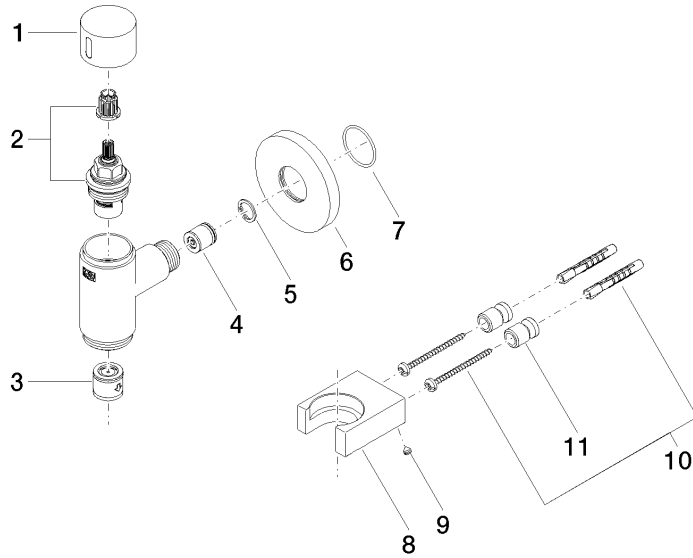

**WATER TUBE Kneipp wall elbow with hose holder with individual rosettes -
Matte Black**

LULU

27 823 979

Fits: LULU, MADISON, TARA, LISSÉ, VAIA,
META

- LAMINAR FLOW, max. flow rate 15 l/min (at 3 bar)
- with volume control
- rosette Ø 60 mm
- holder for Kneipp hose
- 1/2" wall elbow
- without hose

Intrinsic protection against back flow.

Product change as of 1.4.2023: max. flow 15 l/min

| | | |
|--|-------------------------------------|---------------|
|  | Matte Black | 27 823 979-33 |
|  | Chrome | 27 823 979-00 |
|  | Brushed Platinum | 27 823 979-06 |
|  | Platinum | 27 823 979-08 |
|  | Dark Chrome | 27 823 979-19 |
|  | Light Gold | 27 823 979-26 |
|  | Brushed Light Gold | 27 823 979-27 |
|  | Brushed Durabronze (23kt Gold) | 27 823 979-28 |
|  | Brushed Bronze | 27 823 979-42 |
|  | Brushed Champagne (22kt Gold) | 27 823 979-46 |
|  | Champagne (22kt Gold) | 27 823 979-47 |
|  | Brushed Chrome | 27 823 979-93 |
|  | Brushed Dark Platinum | 27 823 979-99 |

WATER TUBE Kneipp wall elbow with hose holder with individual rosettes - Matte Black

LULU

27 823 979
mm [inches]

Flow rate chart

27 823 979

Product version from 10/1/2023

Parts for other
finishes can be found
here: [Chrome](#)

WATER TUBE Kneipp wall elbow with hose holder with individual rosettes -
Matte Black

LULU

27 823 979

Spare parts list

Product version from 10/1/2023

| No. | Item Number | Name | Quantity used | Delivery time |
|-----|-----------------|--------|---------------|---------------|
| | 09 20 97 021-33 | handle | 11 | 60 |