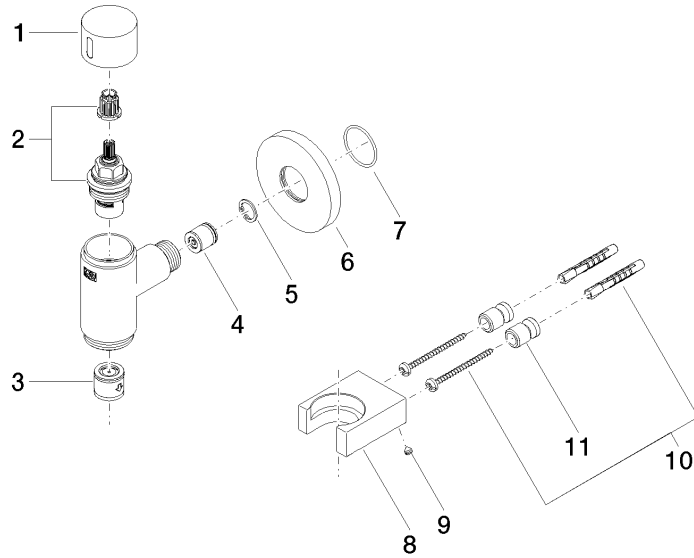

**WATER TUBE Kneipp wall elbow with hose holder with individual rosettes -  
Brushed Bronze**

LULU

27 823 979

Fits: LULU, MADISON, TARA, LISSÉ, VAIA,  
META

- LAMINAR FLOW, max. flow rate 15 l/min (at 3 bar)
- with volume control
- rosette Ø 60 mm
- holder for Kneipp hose
- 1/2" wall elbow
- without hose

**Recommended miscellaneous**

**Concealed wall elbow -**

35 085 970 90

- max. recess depth 163 mm
- min. recess depth 90 mm

**WATER TUBE Kneipp wall elbow with hose holder with individual rosettes -  
Brushed Bronze**

LULU

27 823 979  
mm [inches]

Flow rate chart

WATER TUBE Kneipp wall elbow with hose holder with individual rosettes -  
Brushed Bronze

LULU

27 823 979

Product version from 10/1/2023

WATER TUBE Kneipp wall elbow with hose holder with individual rosettes -  
Brushed Bronze