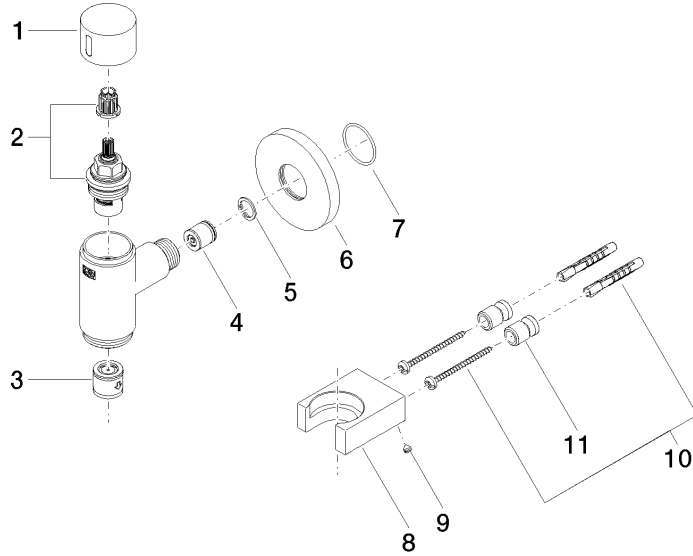

**WATER TUBE Kneipp wall elbow with hose holder with individual rosettes -  
Brushed Champagne (22kt Gold)**

LULU

27 823 979

Fits: LULU, MADISON, TARA, LISSÉ, VAIA,  
META

- LAMINAR FLOW, max. flow rate 15 l/min (at 3 bar)
- with volume control
- rosette Ø 60 mm
- holder for Kneipp hose
- 1/2" wall elbow
- without hose

**WATER TUBE Kneipp wall elbow with hose holder with individual rosettes -  
Brushed Champagne (22kt Gold)**

LULU

27 823 979  
mm [inches]

**Flow rate chart**

WATER TUBE Kneipp wall elbow with hose holder with individual rosettes -  
Brushed Champagne (22kt Gold)

27 823 979

**Product version from 10/1/2023**

Parts for other  
finishes can be found  
here: [Chrome](#)

WATER TUBE Kneipp wall elbow with hose holder with individual rosettes -  
Brushed Champagne (22kt Gold)