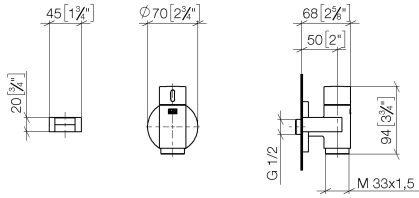

**WATER TUBE Kneipp wall elbow with hose holder with individual rosettes -  
Champagne (22kt Gold)**

LULU

27 823 979

Fits: LULU, MADISON, TARA, LISSÉ, VAIA,  
META

- LAMINAR FLOW, max. flow rate 15 l/min (at 3 bar)
- with volume control
- rosette Ø 60 mm
- holder for Kneipp hose
- 1/2" wall elbow
- without hose

Intrinsic protection against back flow.

Product change as of 1.4.2023: max. flow 15 l/min

	Champagne (22kt Gold)	27 823 979-47
	Chrome	27 823 979-00
	Brushed Platinum	27 823 979-06
	Platinum	27 823 979-08
	Dark Chrome	27 823 979-19
	Light Gold	27 823 979-26
	Brushed Light Gold	27 823 979-27
	Brushed Durabronze (23kt Gold)	27 823 979-28
	Matte Black	27 823 979-33
	Brushed Bronze	27 823 979-42
	Brushed Champagne (22kt Gold)	27 823 979-46
	Brushed Chrome	27 823 979-93
	Brushed Dark Platinum	27 823 979-99

**WATER TUBE Kneipp wall elbow with hose holder with individual rosettes -  
Champagne (22kt Gold)**

LULU

27 823 979  
mm [inches]

Flow rate chart

WATER TUBE Kneipp wall elbow with hose holder with individual rosettes -  
Champagne (22kt Gold)