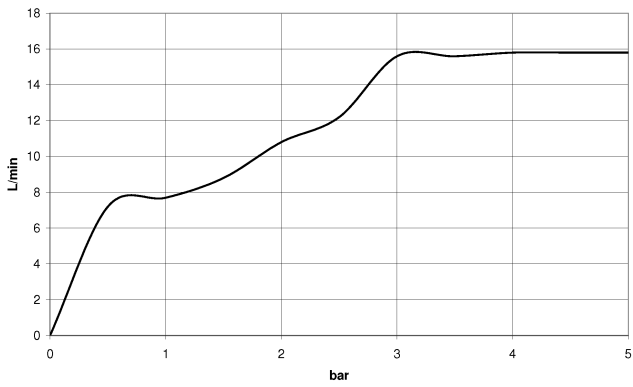

**WATER TUBE Kneipp wall elbow with hose holder with individual rosettes -  
Champagne (22kt Gold)**

LULU

27 823 979

Fits: LULU, MADISON, TARA, LISSÉ, VAIA,  
META

- LAMINAR FLOW, max. flow rate 15 l/min (at 3 bar)
- with volume control
- rosette Ø 60 mm
- holder for Kneipp hose
- 1/2" wall elbow
- without hose

Intrinsic protection against back flow.

Product change as of 1.4.2023: max. flow 15 l/min

	Champagne (22kt Gold)	27 823 979-47
	Chrome	27 823 979-00
	Brushed Platinum	27 823 979-06
	Platinum	27 823 979-08
	Dark Chrome	27 823 979-19
	Light Gold	27 823 979-26
	Brushed Light Gold	27 823 979-27
	Brushed Durabronze (23kt Gold)	27 823 979-28
	Matte Black	27 823 979-33
	Brushed Bronze	27 823 979-42
	Brushed Champagne (22kt Gold)	27 823 979-46
	Brushed Chrome	27 823 979-93
	Brushed Dark Platinum	27 823 979-99

**WATER TUBE Kneipp wall elbow with hose holder with individual rosettes -  
Champagne (22kt Gold)**

LULU

27 823 979  
mm [inches]

Flow rate chart

WATER TUBE Kneipp wall elbow with hose holder with individual rosettes -  
Champagne (22kt Gold)