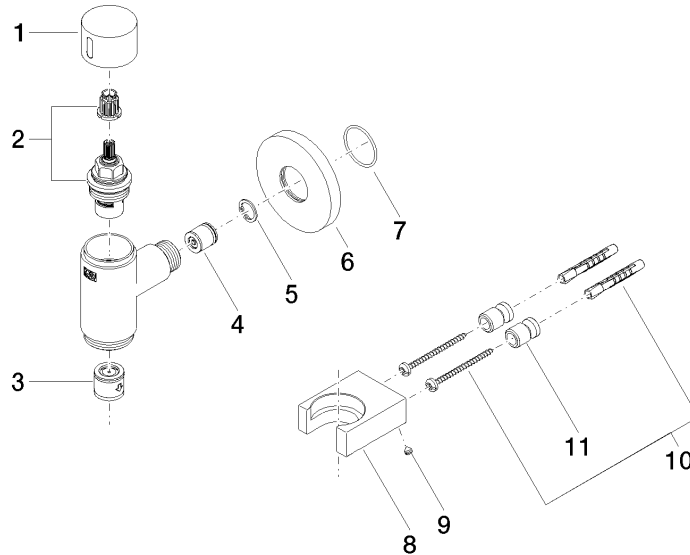

**WATER TUBE Kneipp wall elbow with hose holder with individual rosettes -  
Champagne (22kt Gold)**

LULU

27 823 979

Fits: LULU, MADISON, TARA, LISSÉ, VAIA,  
META

- LAMINAR FLOW, max. flow rate 15 l/min (at 3 bar)
- with volume control
- rosette Ø 60 mm
- holder for Kneipp hose
- 1/2" wall elbow
- without hose

**WATER TUBE Kneipp wall elbow with hose holder with individual rosettes -  
Champagne (22kt Gold)**

LULU

27 823 979  
mm [inches]

Flow rate chart

WATER TUBE Kneipp wall elbow with hose holder with individual rosettes -  
Champagne (22kt Gold)

27 823 979

**Product version from 10/1/2023**

Parts for other  
finishes can be found  
here: [Chrome](#)

WATER TUBE Kneipp wall elbow with hose holder with individual rosettes -  
Champagne (22kt Gold)

LULU