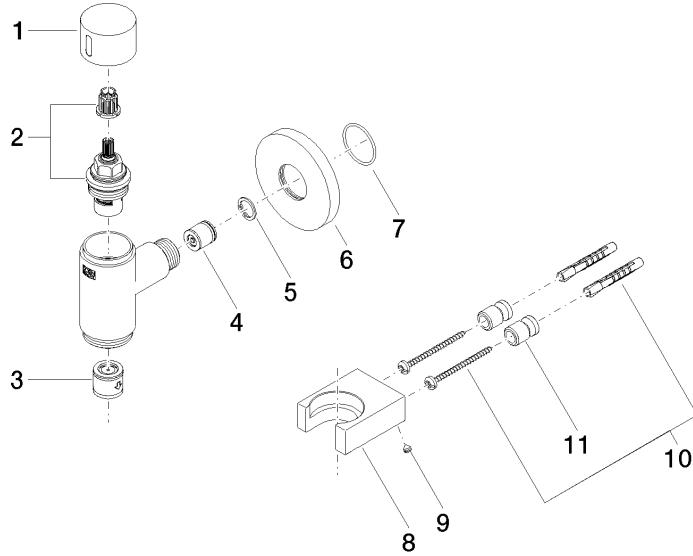

**WATER TUBE Kneipp wall elbow with hose holder with individual rosettes -  
Brushed Chrome**

LULU

27 823 979

Fits: LULU, MADISON, TARA, LISSÉ, VAIA,  
META

- LAMINAR FLOW, max. flow rate 15 l/min (at 3 bar)
- with volume control
- rosette Ø 60 mm
- holder for Kneipp hose
- 1/2" wall elbow
- without hose

Intrinsic protection against back flow.

Product change as of 1.4.2023: max. flow 15 l/min

	Brushed Chrome	27 823 979-93
	Chrome	27 823 979-00
	Brushed Platinum	27 823 979-06
	Platinum	27 823 979-08
	Dark Chrome	27 823 979-19
	Light Gold	27 823 979-26
	Brushed Light Gold	27 823 979-27
	Brushed Durabronze (23kt Gold)	27 823 979-28
	Matte Black	27 823 979-33
	Brushed Bronze	27 823 979-42
	Brushed Champagne (22kt Gold)	27 823 979-46
	Champagne (22kt Gold)	27 823 979-47
	Brushed Dark Platinum	27 823 979-99

**WATER TUBE Kneipp wall elbow with hose holder with individual rosettes -  
Brushed Chrome**

LULU

27 823 979  
mm [inches]

Flow rate chart

WATER TUBE Kneipp wall elbow with hose holder with individual rosettes -  
Brushed Chrome

LULU

27 823 979

**Product version from 10/1/2023**

Parts for other  
finishes can be found  
here: Chrome

WATER TUBE Kneipp wall elbow with hose holder with individual rosettes -  
Brushed Chrome

---

LULU

27 823 979