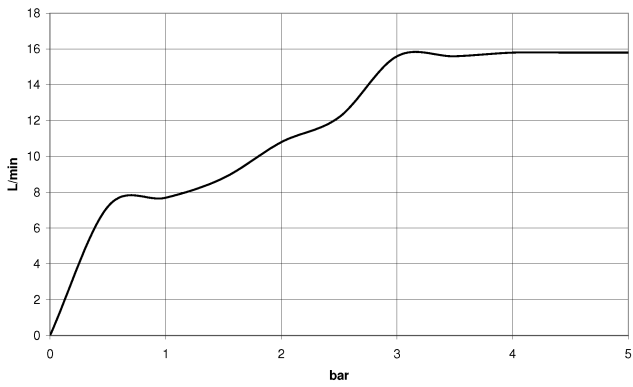

**WATER TUBE Kneipp wall elbow with hose holder with individual rosettes -  
Brushed Chrome**

LULU

27 823 979

Fits: LULU, MADISON, TARA, LISSÉ, VAIA,  
META

- LAMINAR FLOW, max. flow rate 15 l/min (at 3 bar)
- with volume control
- rosette Ø 60 mm
- holder for Kneipp hose
- 1/2" wall elbow
- without hose

Intrinsic protection against back flow.

Product change as of 1.4.2023: max. flow 15 l/min

	Brushed Chrome	27 823 979-93
	Chrome	27 823 979-00
	Brushed Platinum	27 823 979-06
	Platinum	27 823 979-08
	Dark Chrome	27 823 979-19
	Light Gold	27 823 979-26
	Brushed Light Gold	27 823 979-27
	Brushed Durabronze (23kt Gold)	27 823 979-28
	Matte Black	27 823 979-33
	Brushed Bronze	27 823 979-42
	Brushed Champagne (22kt Gold)	27 823 979-46
	Champagne (22kt Gold)	27 823 979-47
	Brushed Dark Platinum	27 823 979-99

**WATER TUBE Kneipp wall elbow with hose holder with individual rosettes -  
Brushed Chrome**

LULU

27 823 979  
mm [inches]

Flow rate chart

WATER TUBE Kneipp wall elbow with hose holder with individual rosettes -  
Brushed Chrome