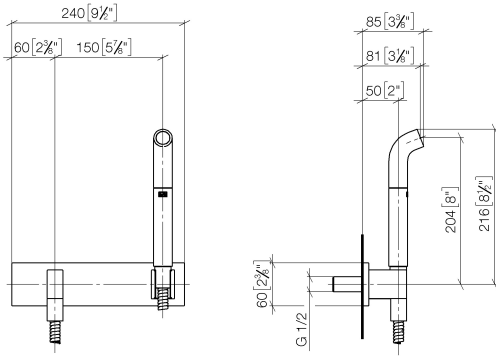

27 858 979

Fits: IMO, MEM, CL.1, CYO

- laminar flow
- 3/8" shower outlet
- cover plate 240 x 60 mm
- metal shower hose 1250mm with integrated anti-twist protection
- 1/2" connection
- plug-link mounting
- max. flow 7 l/min
- This product can help a building meet the requirements of Green Building Rating Systems, e.g. LEED®, BREEAM®, DGNB

27 858 979

mm [inches]

Codes & Standards

DIN 4109

EN 1717

ISO 3822

Ü-Zeichen

Certificates

Spare parts list

Product version from 4/1/2024

No.	Item Number	Name	Quantity used	Delivery time
	04 12 11 073 01-27	spout	21	60