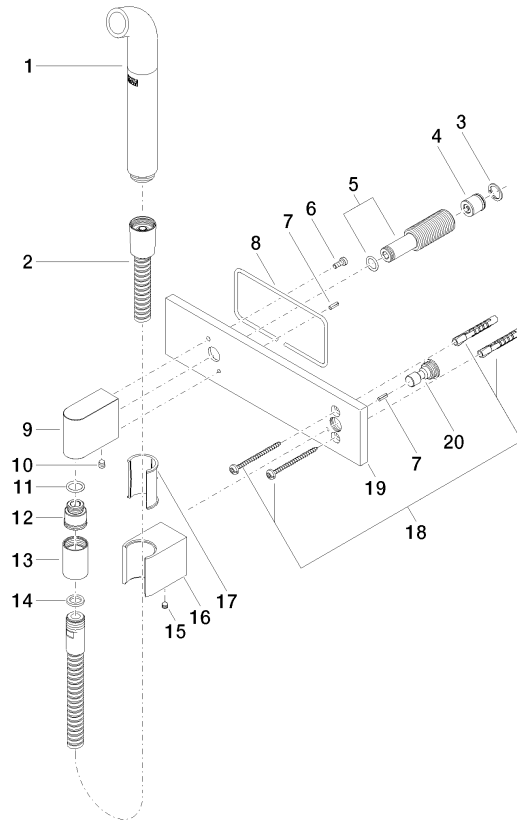

27 858 979

Fits: IMO, MEM, CL.1, CYO

- laminar flow
- 3/8" shower outlet
- cover plate 240 x 60 mm
- metal shower hose 1250mm with integrated anti-twist protection
- 1/2" connection
- plug-link mounting
- max. flow 7 l/min
- This product can help a building meet the requirements of Green Building Rating Systems, e.g. LEED®, BREEAM®, DGNB

27 858 979

mm [inches]

**Codes & Standards**

DIN 4109

EN 1717

ISO 3822

Ü-Zeichen

**Certificates**

LGA\_38

Belgaqua\_24-007-2

27 858 979

**Product version from 4/1/2024**

Parts for other finishes can be found here: [Chrome](#)

Affusion pipe with cover plate FlowReduce - Brushed Durabronz (23kt Gold)

IMO

27 858 979

**Spare parts list**

**Product version from 4/1/2024**

No.	Item Number	Name	Quantity used	Delivery time
	04 12 11 073 01-28	spout	21	20