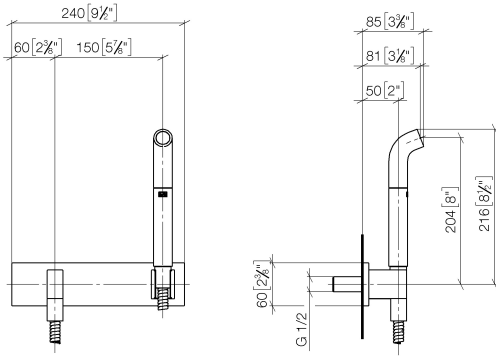

27 858 979

Fits: IMO, MEM, CL.1, CYO

- laminar flow
- 3/8" shower outlet
- cover plate 240 x 60 mm
- metal shower hose 1250mm with integrated anti-twist protection
- 1/2" connection
- plug-link mounting
- max. flow 7 l/min
- This product can help a building meet the requirements of Green Building Rating Systems, e.g. LEED®, BREEAM®, DGNB

27 858 979

mm [inches]

**Codes & Standards**

DIN 4109

EN 1717

ISO 3822

Ü-Zeichen

**Certificates**

**Spare parts list**

**Product version from 4/1/2024**

No.	Item Number	Name	Quantity used	Delivery time
	04 12 11 073 01-28	spout	21	20