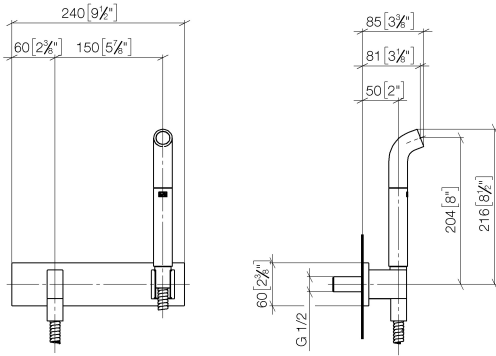

**Affusion pipe with cover plate FlowReduce - Brushed Champagne (22kt Gold)**

IMO

27 858 979

Fits: IMO, MEM, CL.1, CYO

- laminar flow
- 3/8" shower outlet
- cover plate 240 x 60 mm
- metal shower hose 1250mm with integrated anti-twist protection
- 1/2" connection
- plug-link mounting
- max. flow 7 l/min
- This product can help a building meet the requirements of Green Building Rating Systems, e.g. LEED®, BREEAM®, DGNB

27 858 979

mm [inches]

**Codes & Standards**

DIN 4109

EN 1717

ISO 3822

Ü-Zeichen

**Certificates**

**Spare parts list**

**Product version from 4/1/2024**

No.	Item Number	Name	Quantity used	Delivery time
	04 12 11 073 01-46	spout	21	30