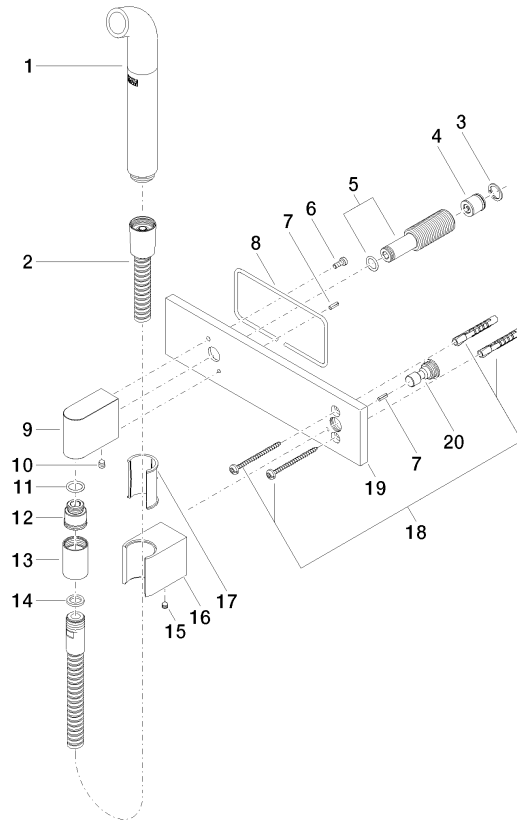

**Affusion pipe with cover plate FlowReduce - Brushed Champagne (22kt Gold)**

IMO

27 858 979

Fits: IMO, MEM, CL.1, CYO

- laminar flow
- 3/8" shower outlet
- cover plate 240 x 60 mm
- metal shower hose 1250mm with integrated anti-twist protection
- 1/2" connection
- plug-link mounting
- max. flow 7 l/min
- This product can help a building meet the requirements of Green Building Rating Systems, e.g. LEED®, BREEAM®, DGNB

27 858 979

mm [inches]

**Codes & Standards**

DIN 4109

EN 1717

ISO 3822

Ü-Zeichen

**Certificates**

LGA\_38

Belgaqua\_24-007-2

27 858 979

**Product version from 4/1/2024**

Parts for other finishes can be found here: [Chrome](#)

Affusion pipe with cover plate FlowReduce - Brushed Champagne (22kt Gold)

IMO

27 858 979

**Spare parts list**

**Product version from 4/1/2024**

No.	Item Number	Name	Quantity used	Delivery time
	04 12 11 073 01-46	spout	21	30