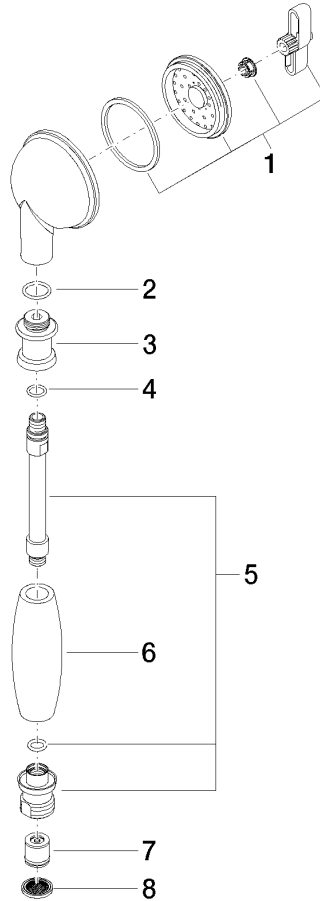

MADISON Metal hand shower with porcelain insert (white) FlowReduce - Brushed Durabrand (23kt Gold)

MADISON

28 002 970

- COMPACT RAIN, max. flow rate 6.8 l/min (at 3 bar)
- spray head Ø 64mm
- 1/2" connection
- This product can help a building meet the requirements of Green Building Rating Systems, e.g. LEED®, BREEAM®, DGNB

MADISON Metal hand shower with porcelain insert (white) FlowReduce - Brushed Durabronze (23kt Gold)

MADISON

28 002 970
mm [inches]

Flow rate chart

Codes & Standards

DIN 4109

ISO 3822

Ü-Zeichen

MADISON

28 002 970

Parts for other
finishes can be found
here: [Chrome](#)

MADISON Metal hand shower with porcelain insert (white) FlowReduce -
Brushed Durabrass (23kt Gold)

MADISON

28 002 970

Spare parts list

No.	Item Number	Name	Quantity used	Delivery time
	90 12 01 010 00 90	set	8	2