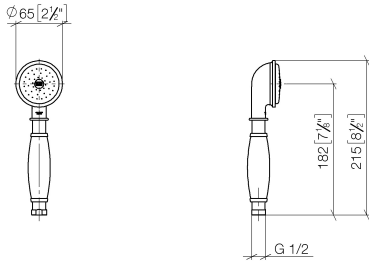

MADISON Metal hand shower with porcelain insert (white) FlowReduce - Brushed Durabrand (23kt Gold)

MADISON

28 002 970

- COMPACT RAIN, max. flow rate 6.8 l/min (at 3 bar)
- spray head Ø 64mm
- 1/2" connection
- This product can help a building meet the requirements of Green Building Rating Systems, e.g. LEED®, BREEAM®, DGNB

Intrinsic protection against back flow.

	Brushed Durabrand (23kt Gold)	28 002 970-28 0010
	Chrome	28 002 970-00
	Chrome	28 002 970-00 0010
	Gold (23.9kt)	28 002 970-01
	Brushed Platinum	28 002 970-06
	Brushed Platinum	28 002 970-06 0010
	Platinum	28 002 970-08
	Platinum	28 002 970-08 0010
	Durabrand (23kt Gold)	28 002 970-09
	Durabrand (23kt Gold)	28 002 970-09 0010
	Brushed Durabrand (23kt Gold)	28 002 970-28
	Brushed Chrome	28 002 970-93
	Brushed Chrome	28 002 970-93 0010
	Brushed Dark Platinum	28 002 970-99
	Brushed Dark Platinum	28 002 970-99 0010

MADISON Metal hand shower with porcelain insert (white) FlowReduce - Brushed Durabronze (23kt Gold)

MADISON

28 002 970
mm [inches]

Flow rate chart

Codes & Standards

DIN 4109

ISO 3822

Ü-Zeichen