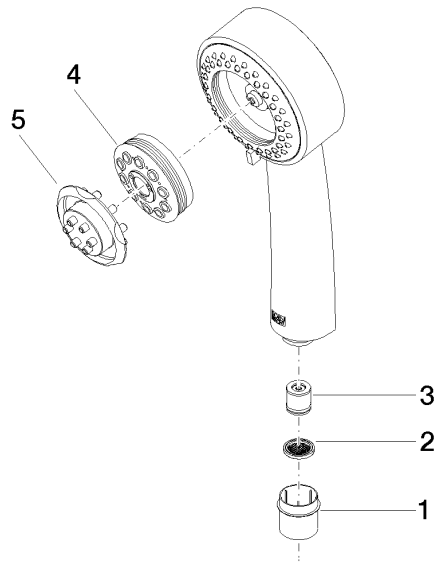

28 002 978

- Three settings: COMPACT RAIN, COMPACT SOFT FLOW, COMPACT AQUAPRESSURE FLOW, max. flow rate 9 l/min (at 3 bar)
- with anti-scale system
- spray head Ø 95mm
- 1/2" connection

Intrinsic protection against back flow.

28 002 978

mm [inches]

**Flow rate chart**

**Codes & Standards**

DIN 4109

ISO 3822

Ü-Zeichen

## MADISON Hand shower - Chrome

---

MADISON

28 002 978

Certificates

---

LGA\_18

# MADISON Hand shower - Chrome

MADISON

28 002 978