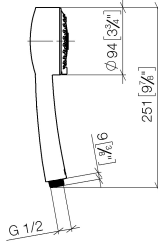

28 002 978

- Three settings: COMPACT RAIN, COMPACT SOFT FLOW, COMPACT AQUAPRESSURE FLOW, max. flow rate 9 l/min (at 3 bar)
- with anti-scale system
- spray head Ø 95mm
- 1/2" connection

Intrinsic protection against back flow.

28 002 978

mm [inches]

**Flow rate chart**

**Codes & Standards**

DIN 4109

ISO 3822

Ü-Zeichen