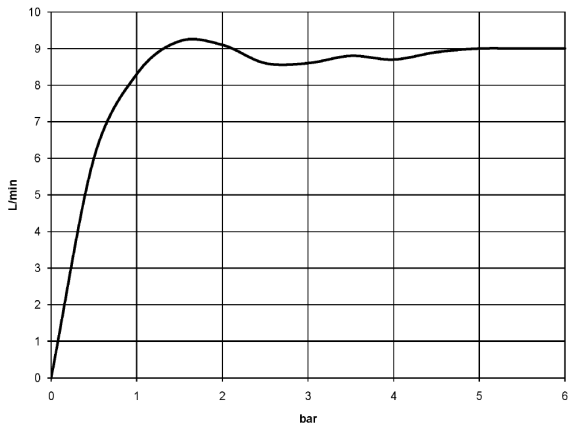

28 002 978

- Three settings: COMPACT RAIN, COMPACT SOFT FLOW, COMPACT AQUAPRESSURE FLOW, max. flow rate 9 l/min (at 3 bar)
- with anti-scale system
- spray head Ø 95mm
- 1/2" connection

Intrinsic protection against back flow.

	Chrome	28 002 978-00
	Chrome	28 002 978-00 0010
	Brushed Platinum	28 002 978-06
	Brushed Platinum	28 002 978-06 0010
	Platinum	28 002 978-08
	Platinum	28 002 978-08 0010
	Durabass (23kt Gold)	28 002 978-09
	Durabass (23kt Gold)	28 002 978-09 0010
	Brushed Durabass (23kt Gold)	28 002 978-28
	Brushed Durabass (23kt Gold)	28 002 978-28 0010
	Brushed Chrome	28 002 978-93
	Brushed Chrome	28 002 978-93 0010
	Brushed Dark Platinum	28 002 978-99
	Brushed Dark Platinum	28 002 978-99 0010

28 002 978

mm [inches]

**Flow rate chart**

**Codes & Standards**

DIN 4109

ISO 3822

Ü-Zeichen

## Spare parts list

No.	Item Number	Name	Quantity used	Delivery time
	09 21 02 115 90	cap	5	2