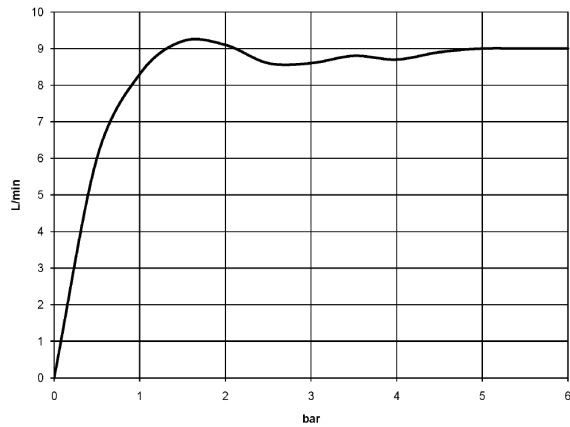

28 002 978

- Three settings: COMPACT RAIN, COMPACT SOFT FLOW, COMPACT AQUAPRESSURE FLOW, max. flow rate 9 l/min (at 3 bar)
- with anti-scale system
- spray head Ø 95mm
- 1/2" connection

Intrinsic protection against back flow.

	Brushed Durabronss (23kt Gold)	28 002 978-28
	Chrome	28 002 978-00
	Chrome	28 002 978-00 0010
	Brushed Platinum	28 002 978-06
	Brushed Platinum	28 002 978-06 0010
	Platinum	28 002 978-08
	Platinum	28 002 978-08 0010
	Durabronss (23kt Gold)	28 002 978-09
	Durabronss (23kt Gold)	28 002 978-09 0010
	Brushed Durabronss (23kt Gold)	28 002 978-28 0010
	Brushed Chrome	28 002 978-93
	Brushed Chrome	28 002 978-93 0010
	Brushed Dark Platinum	28 002 978-99
	Brushed Dark Platinum	28 002 978-99 0010

28 002 978

mm [inches]

Flow rate chart

Certificates

LGA\_18610.

28 002 978

Parts for other finishes can be found here: [Chrome](#)