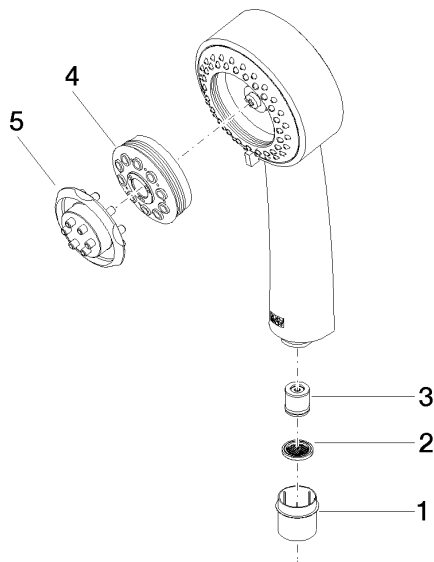

28 002 978

- Three settings: COMPACT RAIN, COMPACT SOFT FLOW, COMPACT AQUAPRESSURE FLOW, max. flow rate 9 l/min (at 3 bar)
- with anti-scale system
- spray head Ø 95mm
- 1/2" connection

Intrinsic protection against back flow.

28 002 978

mm [inches]

Flow rate chart

Certificates

LGA\_18610.

28 002 978

Parts for other finishes can be found here: [Chrome](#)

### Spare parts list

No.	Item Number	Name	Quantity used	Delivery time
1	09 21 02 115 90	cap	1	2
2	09 23 01 039 90	sieve	1	2
3	09 23 01 077 90	flow reducer	1	2
4	04 12 11 071 00 90	shower	1	2
5	09 30 09 022 90	key	1	2