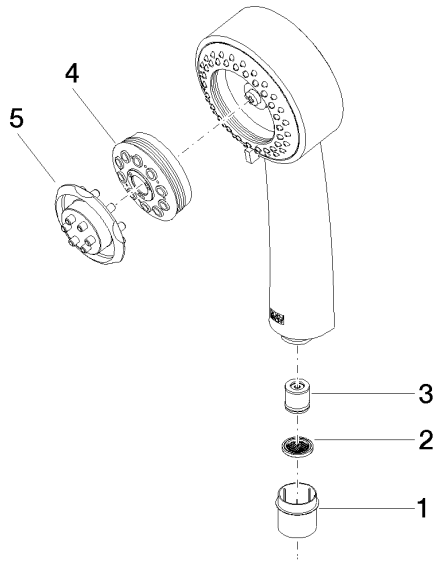

28 002 978

- Three settings: COMPACT RAIN, COMPACT SOFT FLOW, COMPACT AQUAPRESSURE FLOW, max. flow rate 9 l/min (at 3 bar)
- with anti-scale system
- spray head Ø 95mm
- 1/2" connection

Intrinsic protection against back flow.

28 002 978

mm [inches]

Flow rate chart

Certificates

LGA_18610.

28 002 978

Parts for other finishes can be found here: [Chrome](#)

Spare parts list

No.	Item Number	Name	Quantity used	Delivery time
1	09 21 02 115 90	cap	1	2
2	09 23 01 039 90	sieve	1	2
3	09 23 01 077 90	flow reducer	1	2
4	04 12 11 071 00 90	shower	1	2
5	09 30 09 022 90	key	1	2