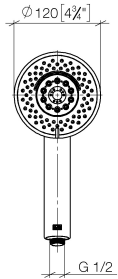

Hand shower - Brushed Platinum

IMO

28 012 979

- Four settings: COMPACT RAIN, COMPACT SOFT FLOW, COMPACT AQUAPRESSURE FLOW, COMPACT CASCADE, max. flow rate 15 l/min (at 3 bar)
- with anti-scale system
- spray head Ø 120mm
- 1/2" connection

Intrinsic protection against back flow.

Fits: IMO, LULU, MADISON, MEM, TARA, CL.1, LISSÉ, VAIA, META, CYO

	Brushed Platinum	28 012 979-06
	Chrome	28 012 979-00 0010
	Chrome	28 012 979-00
	Brushed Platinum	28 012 979-06 0010
	Platinum	28 012 979-08
	Platinum	28 012 979-08 0010
	Dark Chrome	28 012 979-19
	Dark Chrome	28 012 979-19 0010
	Light Gold	28 012 979-26
	Light Gold	28 012 979-26 0010
	Brushed Light Gold	28 012 979-27
	Brushed Light Gold	28 012 979-27 0010
	Brushed Durabrass (23kt Gold)	28 012 979-28
	Brushed Durabrass (23kt Gold)	28 012 979-28 0010
	Matte Black	28 012 979-33 0010
	Matte Black	28 012 979-33
	Brushed Bronze	28 012 979-42
	Brushed Bronze	28 012 979-42 0010
	Brushed Champagne (22kt Gold)	28 012 979-46
	Brushed Champagne (22kt Gold)	28 012 979-46 0010
	Champagne (22kt Gold)	28 012 979-47
	Champagne (22kt Gold)	28 012 979-47 0010
	Brushed Chrome	28 012 979-93
	Brushed Chrome	28 012 979-93 0010
	Brushed Dark Platinum	28 012 979-99 0010
	Brushed Dark Platinum	28 012 979-99

Hand shower - Brushed Platinum

IMO

28 012 979

28 012 979

mm [inches]

Flow rate chart

Certificates

LGA_29980.