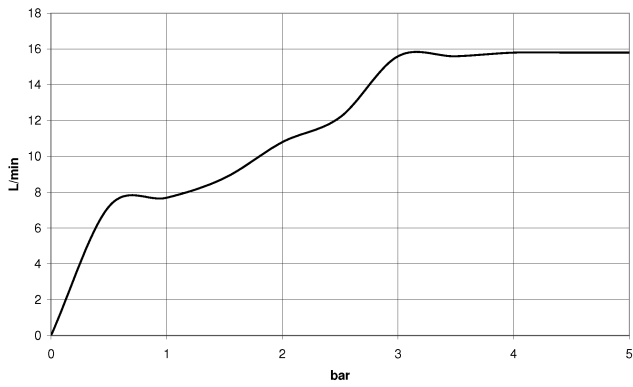

Hand shower - Brushed Platinum

IMO

28 012 979

- Four settings: COMPACT RAIN, COMPACT SOFT FLOW, COMPACT AQUAPRESSURE FLOW, COMPACT CASCADE, max. flow rate 15 l/min (at 3 bar)
- with anti-scale system
- spray head Ø 120mm
- 1/2" connection

Hand shower - Brushed Platinum

IMO

28 012 979

28 012 979

mm [inches]

Flow rate chart

Certificates

LGA_29980.