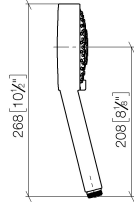

Hand shower - Brushed Platinum

IMO

28 012 979

- Four settings: COMPACT RAIN, COMPACT SOFT FLOW, COMPACT AQUAPRESSURE FLOW, COMPACT CASCADE, max. flow rate 15 l/min (at 3 bar)
- with anti-scale system
- spray head Ø 120mm
- 1/2" connection

Intrinsic protection against back flow.

Fits: IMO, LULU, MADISON, MEM, TARA, CL.1, LISSÉ, VAIA, META, CYO

	Brushed Platinum	28 012 979-06
	Chrome	28 012 979-00 0010
	Chrome	28 012 979-00
	Brushed Platinum	28 012 979-06 0010
	Platinum	28 012 979-08
	Platinum	28 012 979-08 0010
	Dark Chrome	28 012 979-19
	Dark Chrome	28 012 979-19 0010
	Light Gold	28 012 979-26
	Light Gold	28 012 979-26 0010
	Brushed Light Gold	28 012 979-27
	Brushed Light Gold	28 012 979-27 0010
	Brushed Durabrass (23kt Gold)	28 012 979-28
	Brushed Durabrass (23kt Gold)	28 012 979-28 0010
	Matte Black	28 012 979-33 0010
	Matte Black	28 012 979-33
	Brushed Bronze	28 012 979-42
	Brushed Bronze	28 012 979-42 0010
	Brushed Champagne (22kt Gold)	28 012 979-46
	Brushed Champagne (22kt Gold)	28 012 979-46 0010
	Champagne (22kt Gold)	28 012 979-47
	Champagne (22kt Gold)	28 012 979-47 0010
	Brushed Chrome	28 012 979-93
	Brushed Chrome	28 012 979-93 0010
	Brushed Dark Platinum	28 012 979-99 0010
	Brushed Dark Platinum	28 012 979-99

Hand shower - Brushed Platinum

IMO

28 012 979

28 012 979

mm [inches]

Flow rate chart

Certificates

LGA_29980.