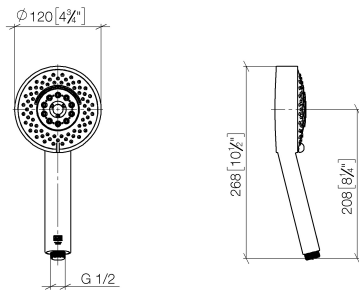

Hand shower FlowReduce - Platinum

IMO

28 012 979

- Four settings: COMPACT RAIN, COMPACT SOFT FLOW, COMPACT AQUAPRESSURE FLOW, COMPACT CASCADE, max. flow rate 6.8 l/min (at 3 bar)
- with anti-scale system
- spray head Ø 120mm
- 1/2" connection
- This product can help a building meet the requirements of Green Building Rating Systems, e.g. LEED®, BREEAM®, DGNB

Intrinsic protection against back flow.

Fits: IMO, LULU, MADISON, MEM, TARA, CL.1, LISSÉ, VAIA, META, CYO

	Platinum	28 012 979-08 0010
	Chrome	28 012 979-00 0010
	Chrome	28 012 979-00
	Brushed Platinum	28 012 979-06
	Brushed Platinum	28 012 979-06 0010
	Platinum	28 012 979-08
	Dark Chrome	28 012 979-19
	Dark Chrome	28 012 979-19 0010
	Light Gold	28 012 979-26
	Light Gold	28 012 979-26 0010
	Brushed Light Gold	28 012 979-27
	Brushed Light Gold	28 012 979-27 0010
	Brushed Durabrass (23kt Gold)	28 012 979-28
	Brushed Durabrass (23kt Gold)	28 012 979-28 0010
	Matte Black	28 012 979-33 0010
	Matte Black	28 012 979-33
	Brushed Bronze	28 012 979-42
	Brushed Bronze	28 012 979-42 0010
	Brushed Champagne (22kt Gold)	28 012 979-46
	Brushed Champagne (22kt Gold)	28 012 979-46 0010
	Champagne (22kt Gold)	28 012 979-47
	Champagne (22kt Gold)	28 012 979-47 0010
	Brushed Chrome	28 012 979-93
	Brushed Chrome	28 012 979-93 0010
	Brushed Dark Platinum	28 012 979-99 0010
	Brushed Dark Platinum	28 012 979-99

Hand shower FlowReduce - Platinum

IMO

28 012 979

28 012 979

mm [inches]

Flow rate chart

Certificates

LGA_29980.