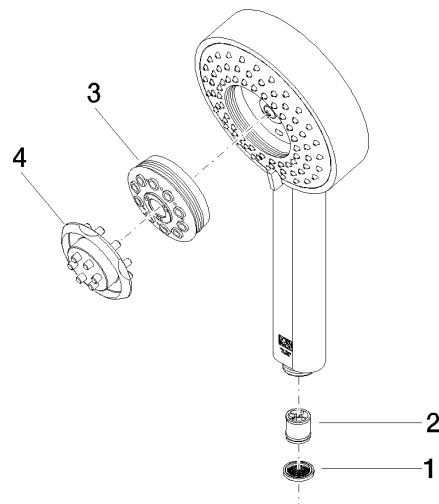

Hand shower FlowReduce - Platinum

IMO

28 012 979

- Four settings: COMPACT RAIN, COMPACT SOFT FLOW, COMPACT AQUAPRESSURE FLOW, COMPACT CASCADE, max. flow rate 6.8 l/min (at 3 bar)
- with anti-scale system
- spray head Ø 120mm
- 1/2" connection
- This product can help a building meet the requirements of Green Building Rating Systems, e.g. LEED®, BREEAM®, DGNB

Intrinsic protection against back flow.

Fits: IMO, LULU, MADISON, MEM, TARA, CL.1, LISSÉ, VAIA, META, CYO

	Platinum	28 012 979-08 0010
	Chrome	28 012 979-00 0010
	Chrome	28 012 979-00
	Brushed Platinum	28 012 979-06
	Brushed Platinum	28 012 979-06 0010
	Platinum	28 012 979-08
	Dark Chrome	28 012 979-19
	Dark Chrome	28 012 979-19 0010
	Light Gold	28 012 979-26
	Light Gold	28 012 979-26 0010
	Brushed Light Gold	28 012 979-27
	Brushed Light Gold	28 012 979-27 0010
	Brushed Durabrass (23kt Gold)	28 012 979-28
	Brushed Durabrass (23kt Gold)	28 012 979-28 0010
	Matte Black	28 012 979-33 0010
	Matte Black	28 012 979-33
	Brushed Bronze	28 012 979-42
	Brushed Bronze	28 012 979-42 0010
	Brushed Champagne (22kt Gold)	28 012 979-46
	Brushed Champagne (22kt Gold)	28 012 979-46 0010
	Champagne (22kt Gold)	28 012 979-47
	Champagne (22kt Gold)	28 012 979-47 0010
	Brushed Chrome	28 012 979-93
	Brushed Chrome	28 012 979-93 0010
	Brushed Dark Platinum	28 012 979-99 0010
	Brushed Dark Platinum	28 012 979-99

Hand shower FlowReduce - Platinum

IMO

28 012 979

28 012 979

mm [inches]

Flow rate chart

Certificates

LGA_29980.

IAPMO_4976 (4).

28 012 979

Parts for other finishes can be found here: [Chrome](#)

Spare parts list

No.	Item Number	Name	Quantity used	Delivery time
1	09 23 01 039 90	sieve	1	2
2	09 23 01 166 90	flow reducer	1	2
3	04 12 11 071 00 90	shower	1	2
4	09 30 09 022 90	key	1	2