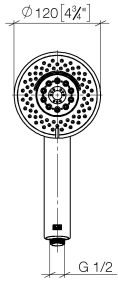

Hand shower - Dark Chrome

IMO

28 012 979

- Four settings: COMPACT RAIN, COMPACT SOFT FLOW, COMPACT AQUAPRESSURE FLOW, COMPACT CASCADE, max. flow rate 15 l/min (at 3 bar)
- with anti-scale system
- spray head Ø 120mm
- 1/2" connection

Intrinsic protection against back flow.

Fits: IMO, LULU, MADISON, MEM, TARA, CL.1, LISSÉ, VAIA, META, CYO

	Dark Chrome	28 012 979-19
	Chrome	28 012 979-00 0010
	Chrome	28 012 979-00
	Brushed Platinum	28 012 979-06
	Brushed Platinum	28 012 979-06 0010
	Platinum	28 012 979-08
	Platinum	28 012 979-08 0010
	Dark Chrome	28 012 979-19 0010
	Light Gold	28 012 979-26
	Light Gold	28 012 979-26 0010
	Brushed Light Gold	28 012 979-27
	Brushed Light Gold	28 012 979-27 0010
	Brushed Durabrass (23kt Gold)	28 012 979-28
	Brushed Durabrass (23kt Gold)	28 012 979-28 0010
	Matte Black	28 012 979-33 0010
	Matte Black	28 012 979-33
	Brushed Bronze	28 012 979-42
	Brushed Bronze	28 012 979-42 0010
	Brushed Champagne (22kt Gold)	28 012 979-46
	Brushed Champagne (22kt Gold)	28 012 979-46 0010
	Champagne (22kt Gold)	28 012 979-47
	Champagne (22kt Gold)	28 012 979-47 0010
	Brushed Chrome	28 012 979-93
	Brushed Chrome	28 012 979-93 0010
	Brushed Dark Platinum	28 012 979-99 0010
	Brushed Dark Platinum	28 012 979-99

Hand shower - Dark Chrome

IMO

28 012 979

28 012 979

mm [inches]

Flow rate chart

Certificates

LGA_29980.