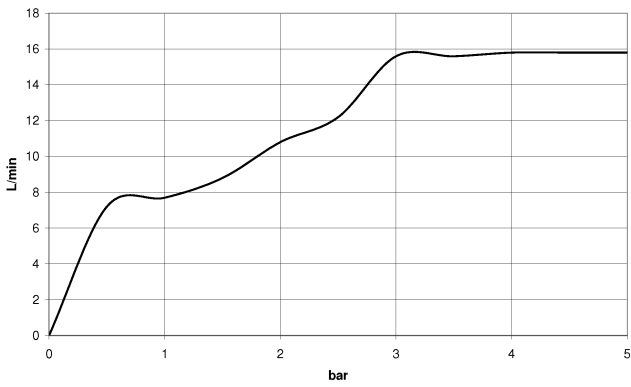

Hand shower - Dark Chrome

IMO

28 012 979

- Four settings: COMPACT RAIN, COMPACT SOFT FLOW, COMPACT AQUAPRESSURE FLOW, COMPACT CASCADE, max. flow rate 15 l/min (at 3 bar)
- with anti-scale system
- spray head Ø 120mm
- 1/2" connection

Hand shower - Dark Chrome

IMO

28 012 979

28 012 979

mm [inches]

Flow rate chart

Certificates

LGA_29980.