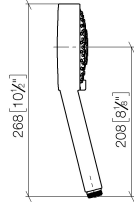

Hand shower - Dark Chrome

IMO

28 012 979

- Four settings: COMPACT RAIN, COMPACT SOFT FLOW, COMPACT AQUAPRESSURE FLOW, COMPACT CASCADE, max. flow rate 15 l/min (at 3 bar)
- with anti-scale system
- spray head Ø 120mm
- 1/2" connection

Intrinsic protection against back flow.

Fits: IMO, LULU, MADISON, MEM, TARA, CL.1, LISSÉ, VAIA, META, CYO

	Dark Chrome	28 012 979-19
	Chrome	28 012 979-00 0010
	Chrome	28 012 979-00
	Brushed Platinum	28 012 979-06
	Brushed Platinum	28 012 979-06 0010
	Platinum	28 012 979-08
	Platinum	28 012 979-08 0010
	Dark Chrome	28 012 979-19 0010
	Light Gold	28 012 979-26
	Light Gold	28 012 979-26 0010
	Brushed Light Gold	28 012 979-27
	Brushed Light Gold	28 012 979-27 0010
	Brushed Durabrass (23kt Gold)	28 012 979-28
	Brushed Durabrass (23kt Gold)	28 012 979-28 0010
	Matte Black	28 012 979-33 0010
	Matte Black	28 012 979-33
	Brushed Bronze	28 012 979-42
	Brushed Bronze	28 012 979-42 0010
	Brushed Champagne (22kt Gold)	28 012 979-46
	Brushed Champagne (22kt Gold)	28 012 979-46 0010
	Champagne (22kt Gold)	28 012 979-47
	Champagne (22kt Gold)	28 012 979-47 0010
	Brushed Chrome	28 012 979-93
	Brushed Chrome	28 012 979-93 0010
	Brushed Dark Platinum	28 012 979-99 0010
	Brushed Dark Platinum	28 012 979-99

Hand shower - Dark Chrome

IMO

28 012 979

28 012 979

mm [inches]

Flow rate chart

Certificates

LGA_29980.