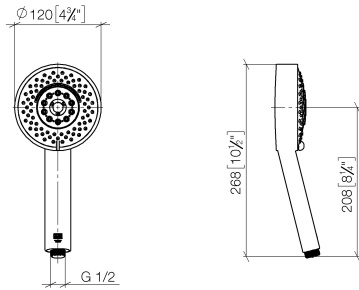

## Hand shower FlowReduce - Dark Chrome

IMO

28 012 979

- Four settings: COMPACT RAIN, COMPACT SOFT FLOW, COMPACT AQUAPRESSURE FLOW, COMPACT CASCADE, max. flow rate 6.8 l/min (at 3 bar)
- with anti-scale system
- spray head Ø 120mm
- 1/2" connection
- This product can help a building meet the requirements of Green Building Rating Systems, e.g. LEED®, BREEAM®, DGNB

## Hand shower FlowReduce - Dark Chrome

---

IMO

28 012 979

28 012 979

mm [inches]

### Flow rate chart