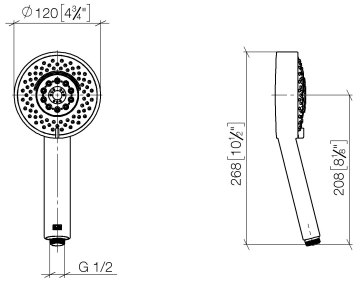

# Hand shower - Light Gold

IMO

28 012 979

- Four settings: COMPACT RAIN, COMPACT SOFT FLOW, COMPACT AQUAPRESSURE FLOW, COMPACT CASCADE, max. flow rate 15 l/min (at 3 bar)
- with anti-scale system
- spray head Ø 120mm
- 1/2" connection

## Hand shower - Light Gold

---

IMO

28 012 979

28 012 979

mm [inches]

### Flow rate chart